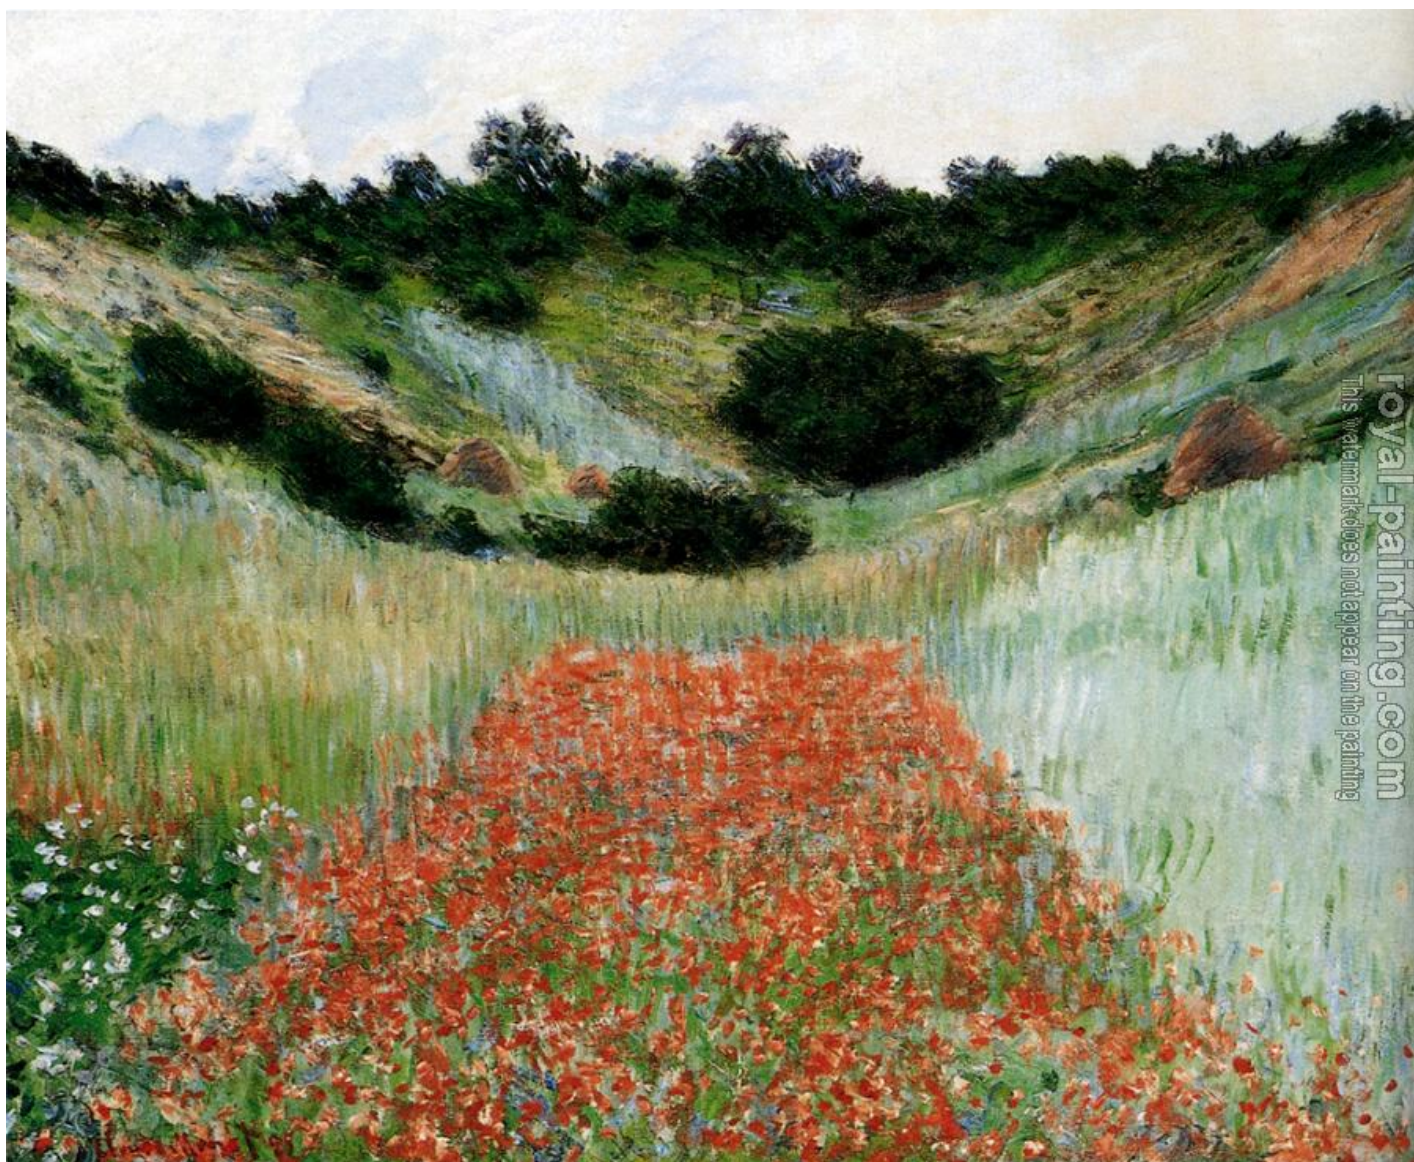

Poppy Field In A Hollow Near Giverny

by Claude Oscar Monet

Poppy Field In A Hollow Near Giverny		
Item ID	27776	Handmade Oil Painting Reproduction on Canvas, Order Now
Artist	Claude Oscar Monet France, 1840-1926	
Art Info	1885, Oil on canvas, 25 5/8 x 31 7/8 inches (65.2 x 81.2 cm), Private collection	
We provide hand painted reproductions of old master paintings. You will be amazed at their accuracy. We can also create custom portrait painting especially for you from photos or digital images. If you can't find what you are looking for? Please Click here for upload images for request a quote .		

URL of web page:

<https://www.royal-painting.com/Claude-Oscar-Monet/Poppy-Field-In-A-Hollow-Near-Giverny.html>

Produced by Royal-Painting.com