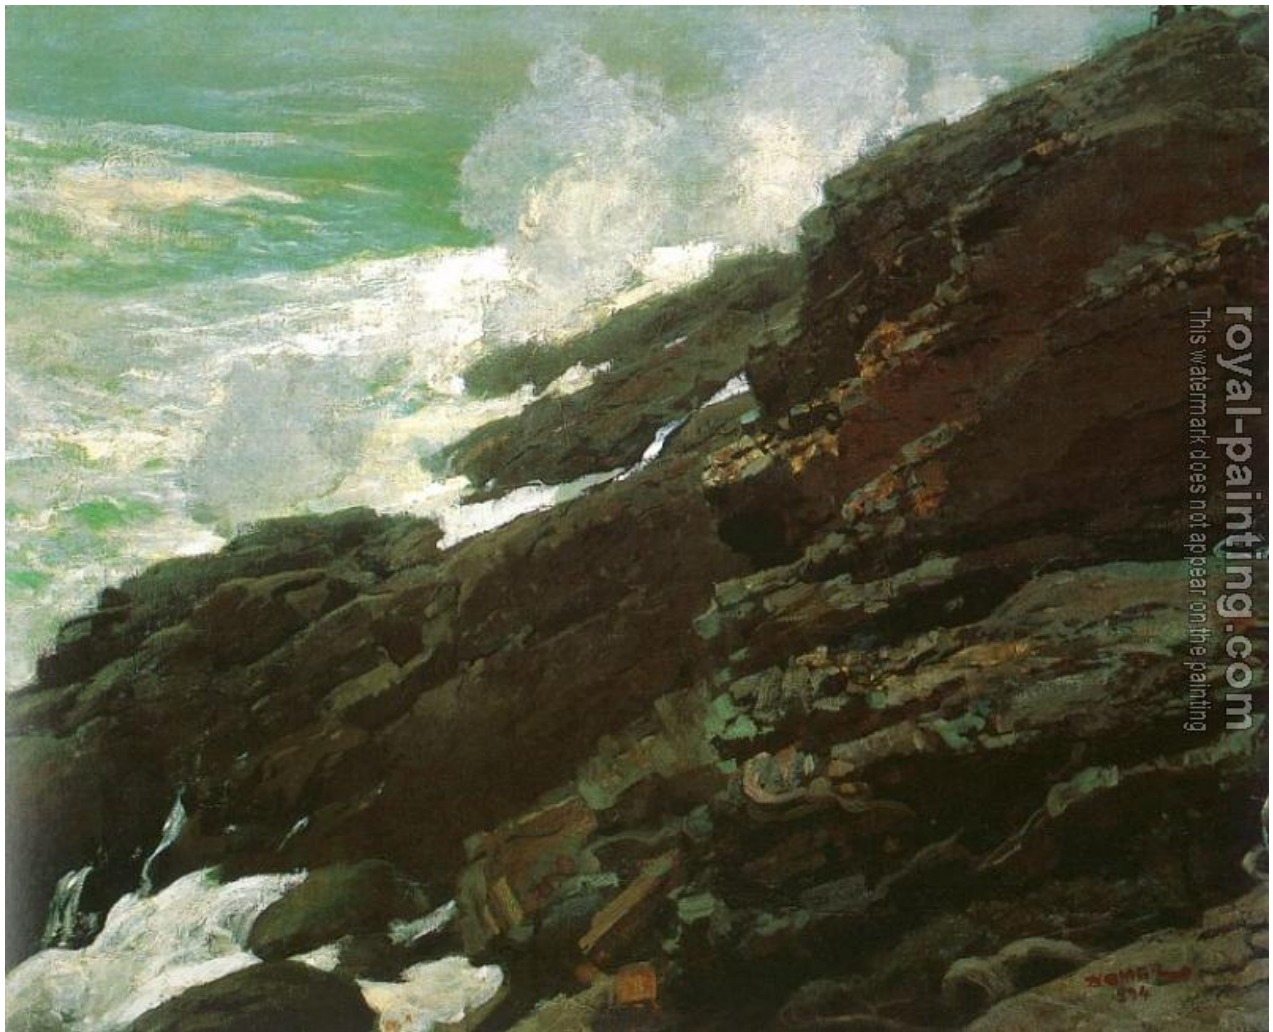

# High Cliff, Coast of Maine

by Winslow Homer

High Cliff, Coast of Maine		
<b>Item ID</b>	25710	Handmade Oil Painting Reproduction on Canvas, <a href="#">Order Now</a>
<b>Artist</b>	<a href="#">Winslow Homer</a> United States, 1836 - 1910	
<b>Art Info</b>	1894 Smithsonian Institute, Washington DC	
We provide hand painted reproductions of old master paintings. You will be amazed at their accuracy. We can also create custom <a href="#">portrait painting</a> especially for you from photos or digital images. If you can't find what you are looking for? Please <a href="#">Click here for upload images for request a quote</a> .		