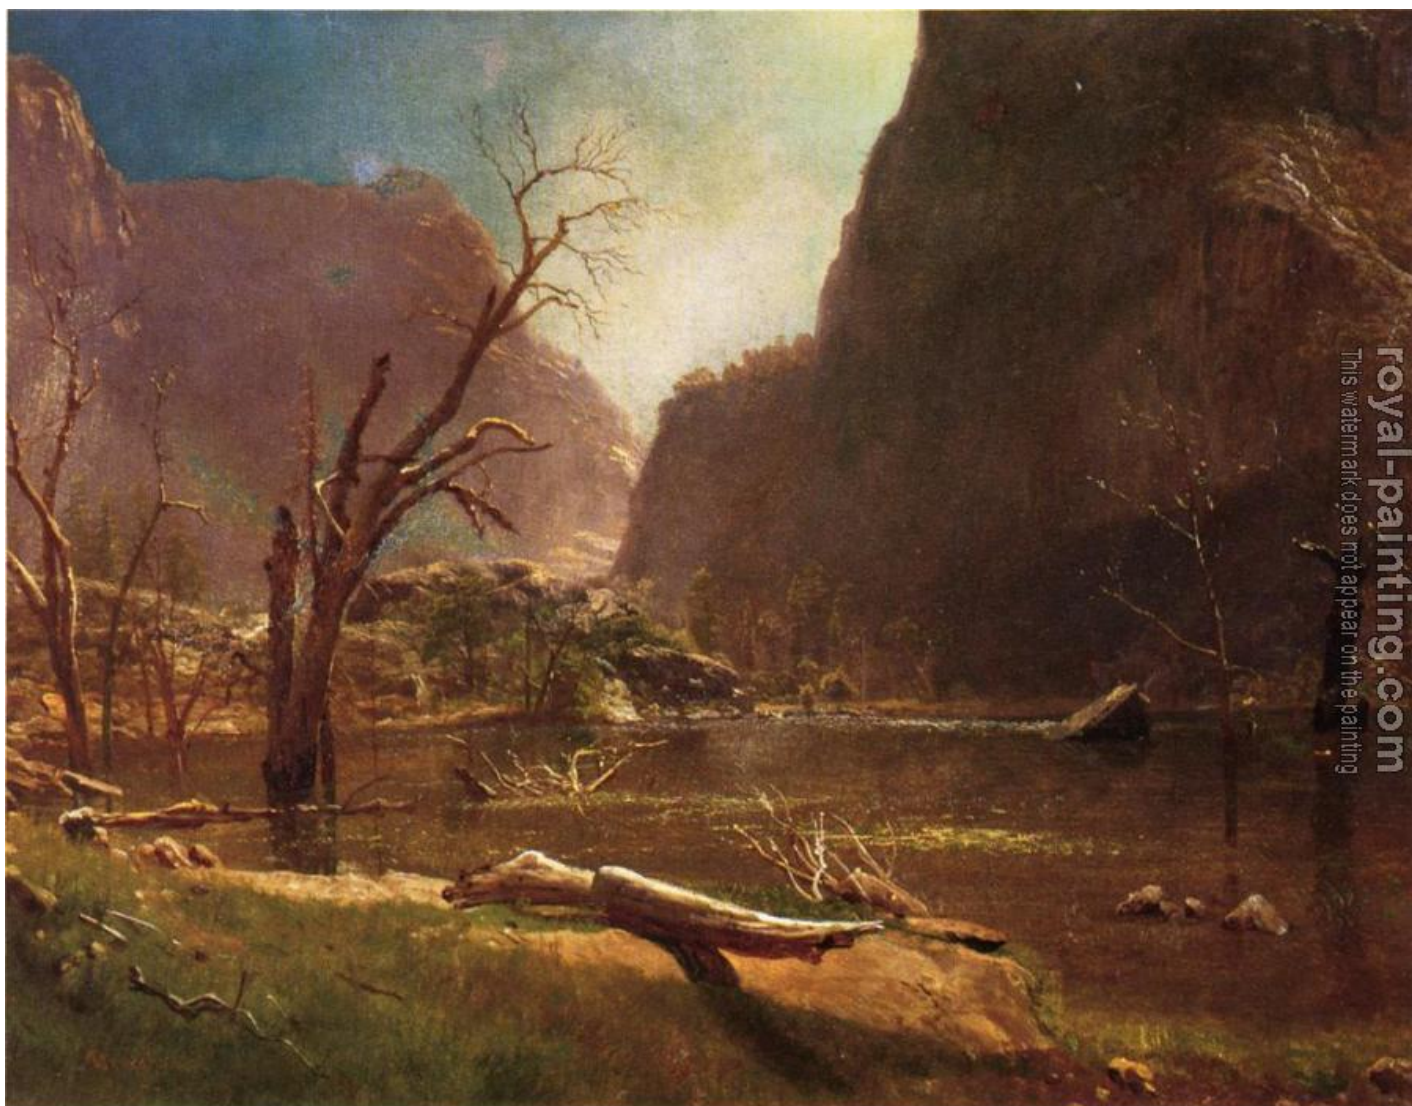

# Hatch Hatchy Valley Califrnia

by Albert Bierstadt

Hatch Hatchy Valley Califrnia		
<b>Item ID</b>	49614	Handmade Oil Painting Reproduction on Canvas, <a href="#">Order Now</a>
<b>Artist</b>	<a href="#">Albert Bierstadt</a> American, 1830-1902	
<b>Art Info</b>	Landscape painting, 49614-Bierstadt, Albert-Hatch_Hatchy_Valley_Califrnia.jpg	