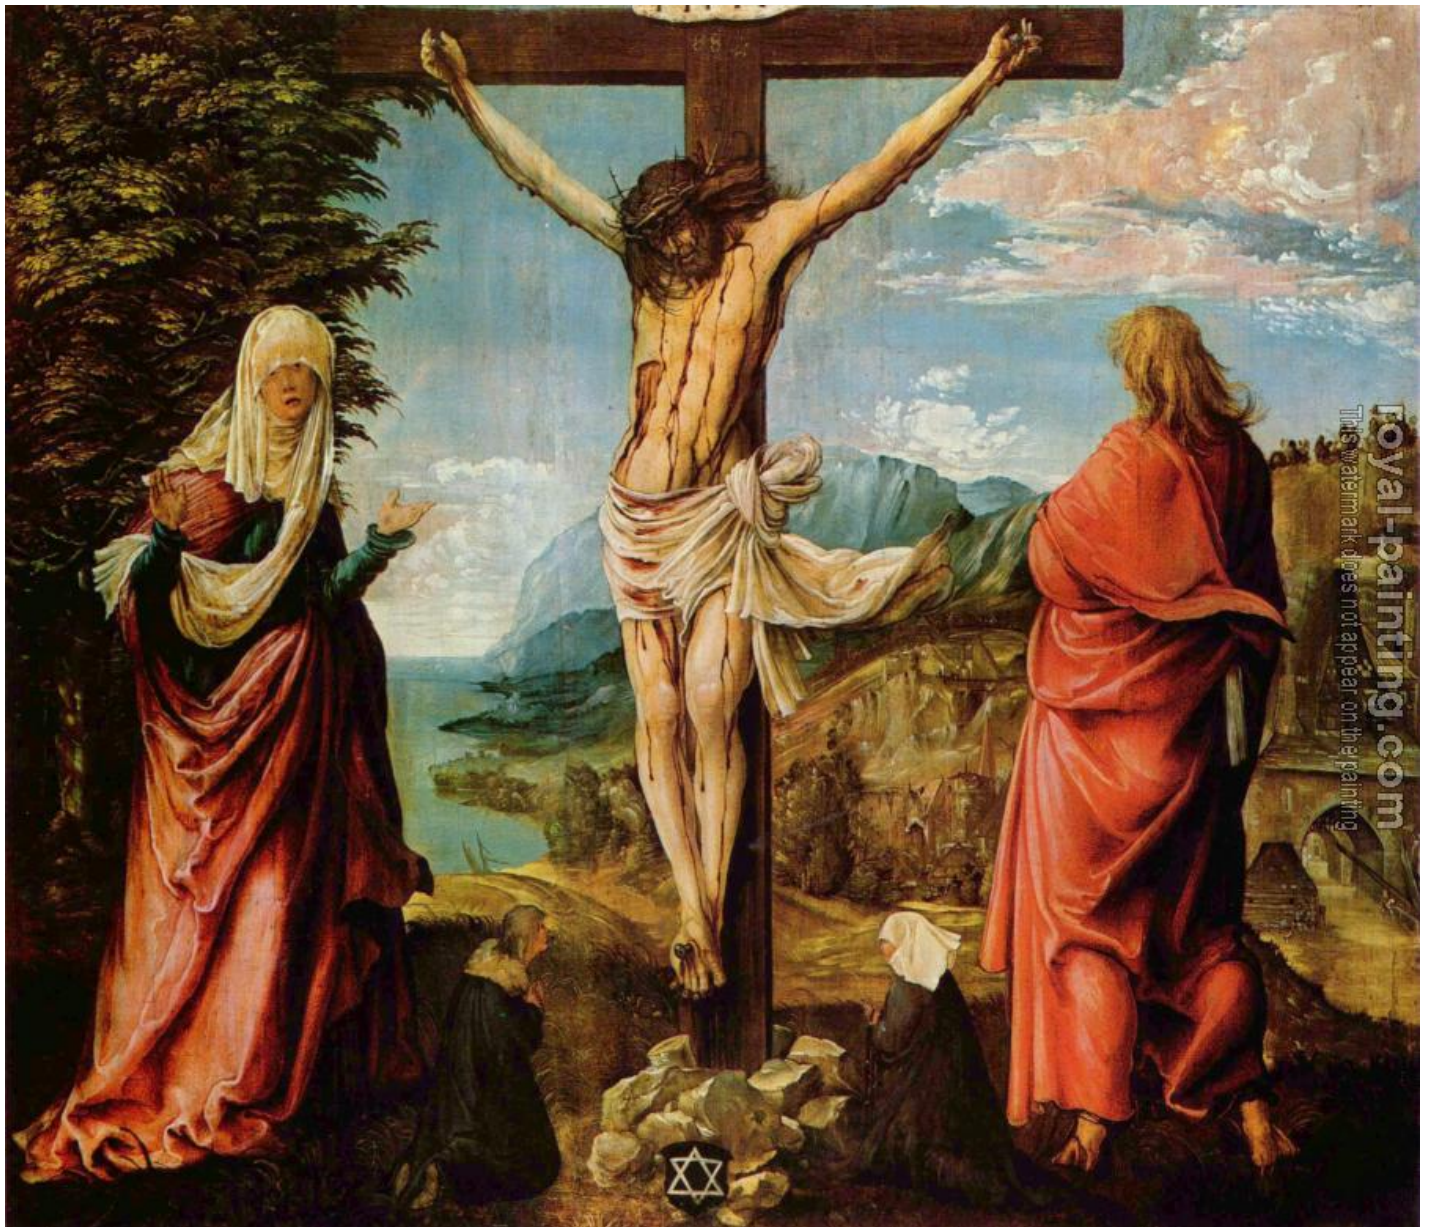

Crucifixion scene, christ on the cross with mary and john

by Albrecht Altdorfer

Crucifixion scene, christ on the cross with mary and john

Item ID	52697	Handmade Oil Painting Reproduction on Canvas, Order Now
Artist	Albrecht Altdorfer German, 1480-1538	
Art Info	1515-1516	