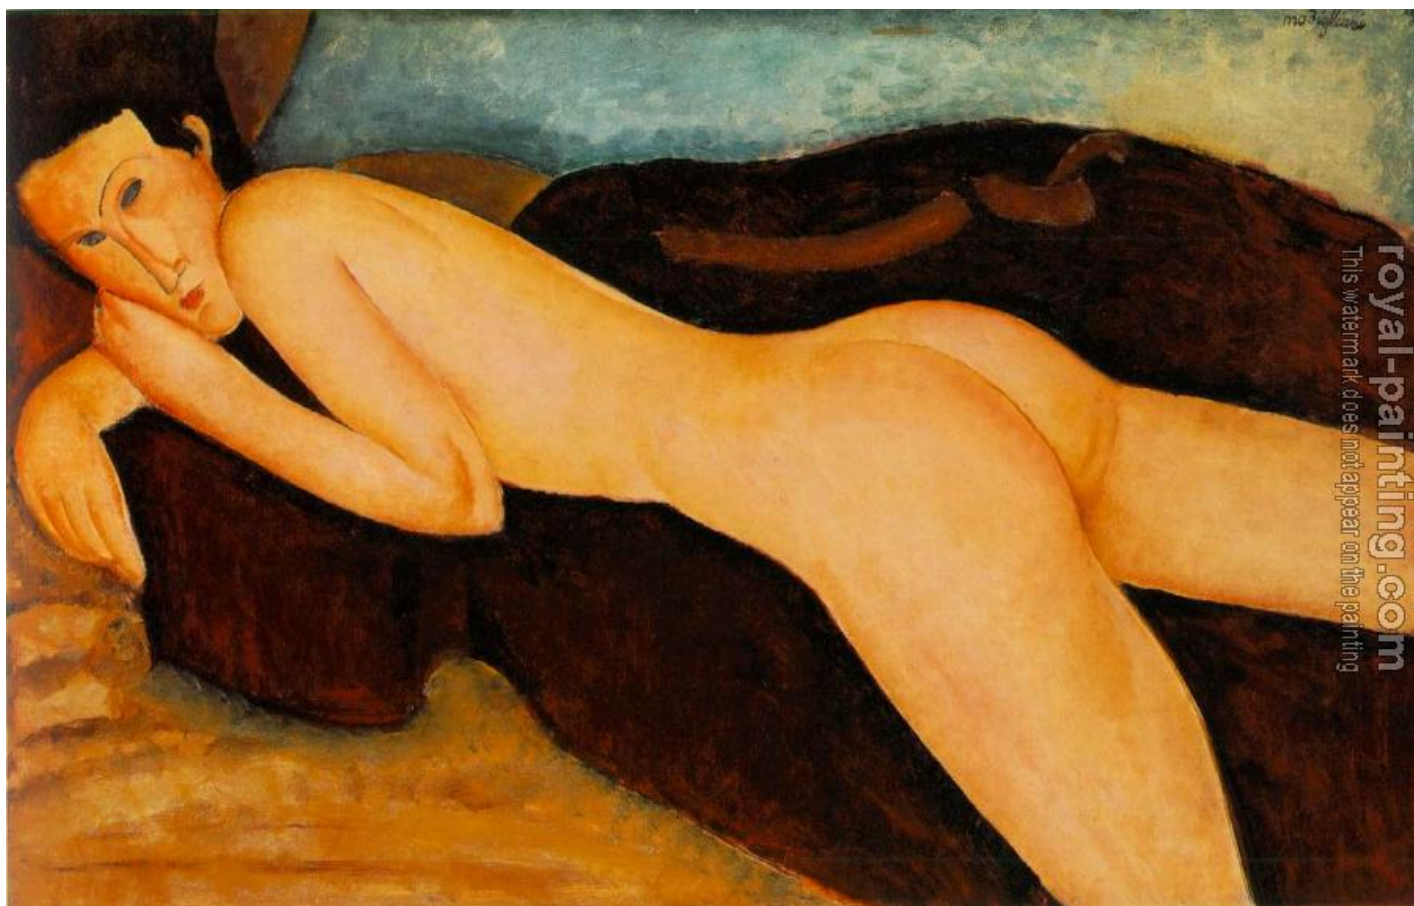

## Nu couche de dos (Reclining Nude from the Back)

by Amedeo Modigliani

### Nu couche de dos (Reclining Nude from the Back)

<b>Item ID</b>	24096	Handmade Oil Painting Reproduction on Canvas, <a href="#">Order Now</a>
<b>Artist</b>	<a href="#">Amedeo Modigliani</a> Italian	
<b>Art Info</b>	1917, Oil on canvas, 64.5 x 99.5 cm (25 3/8 x 39 1/8 in), Barnes Foundation, Merion, PA	