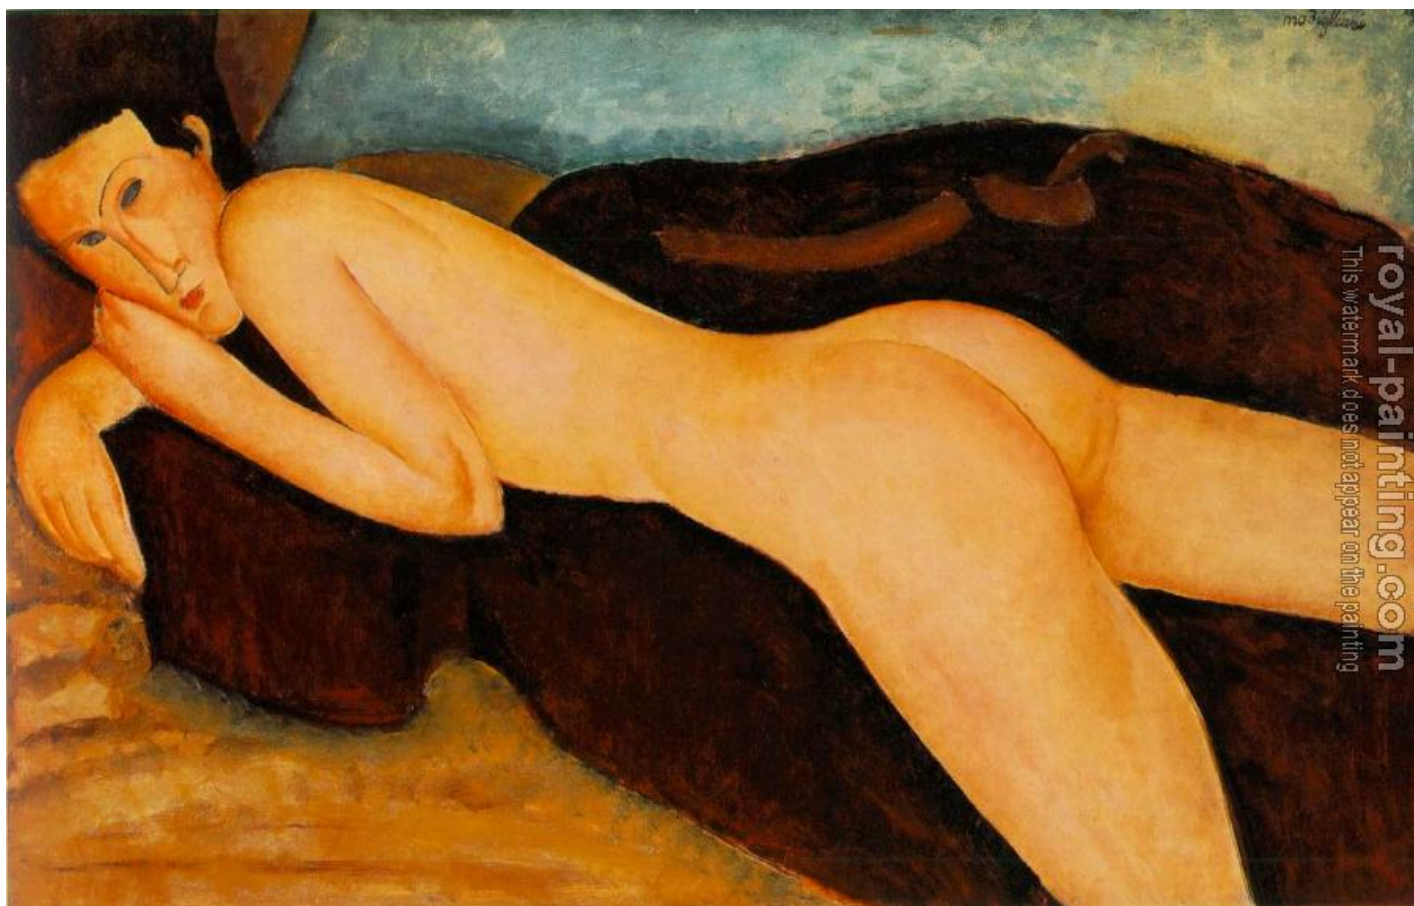

Nu couche de dos (Reclining Nude from the Back)

by Amedeo Modigliani

Nu couche de dos (Reclining Nude from the Back)

Item ID	24096	Handmade Oil Painting Reproduction on Canvas, Order Now
Artist	Amedeo Modigliani Italian	
Art Info	1917, Oil on canvas, 64.5 x 99.5 cm (25 3/8 x 39 1/8 in), Barnes Foundation, Merion, PA	