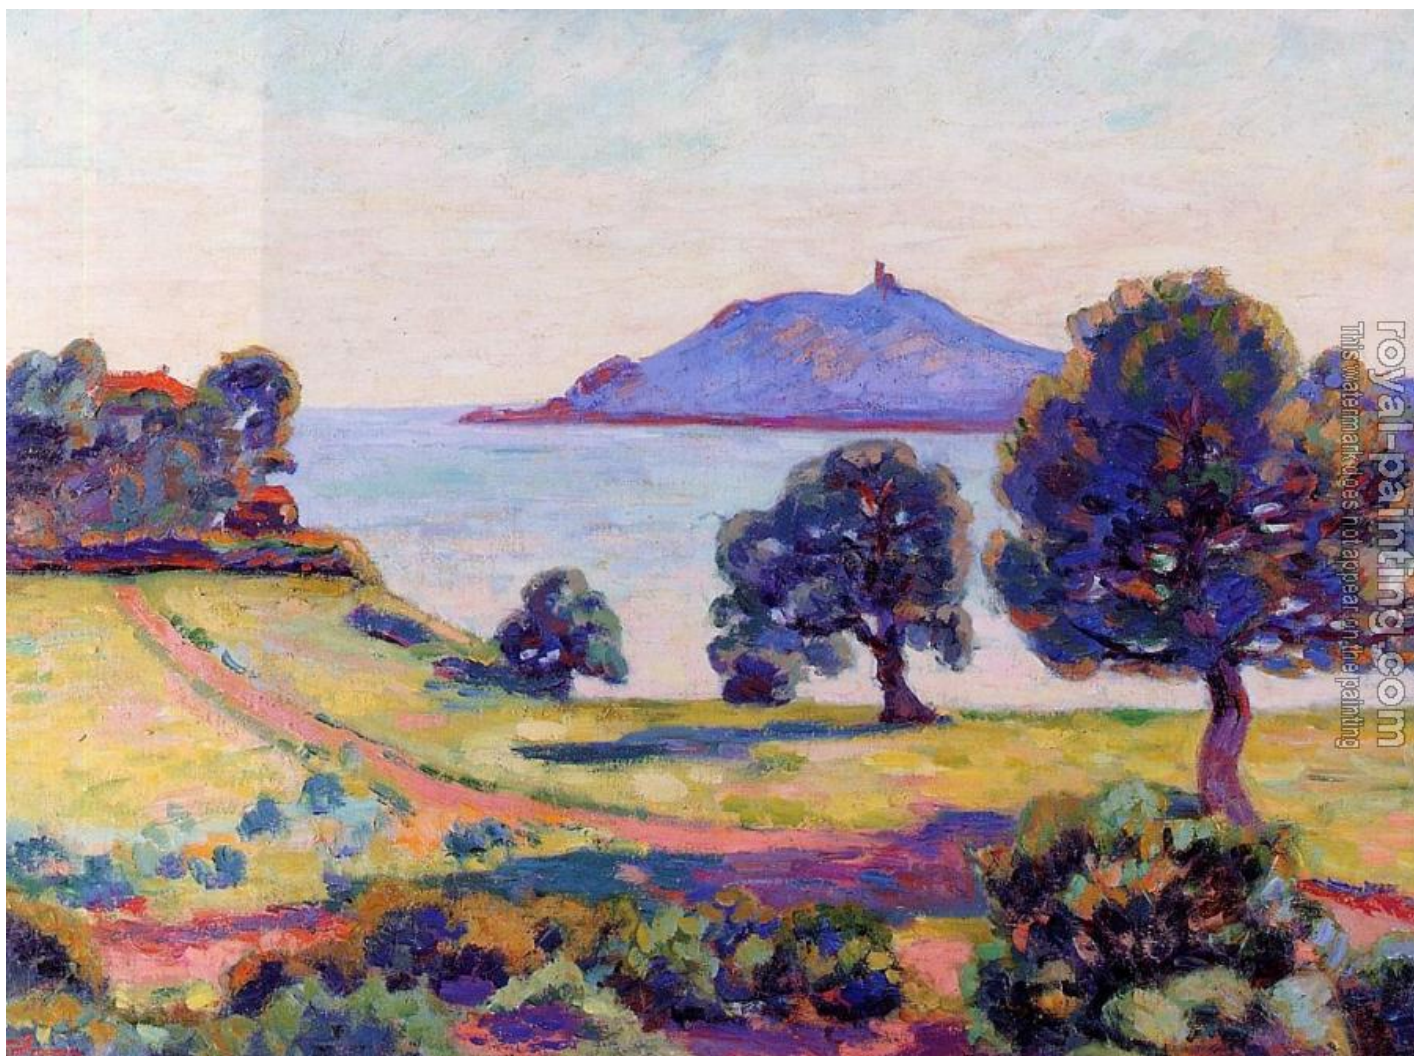

Agay, the Chateau and the Signal Tower

by Armand Guillaumin

Agay, the Chateau and the Signal Tower

Item ID	39586	Handmade Oil Painting Reproduction on Canvas, Order Now
Artist	Armand Guillaumin French impressionist painter, 1841-1927	
Art Info	canvas painting 39586-Agay, the Chateau and the Signal Tower.jpg	
We provide hand painted reproductions of old master paintings. You will be amazed at their accuracy. We can also create custom portrait painting especially for you from photos or digital images. If you can't find what you are looking for? Please Click here for upload images for request a quote .		

URL of web page:

<https://www.royal-painting.com/Armand-Guillaumin/Agay,-the-Chateau-and-the-Signal-Tower.html>

Produced by Royal-Painting.com