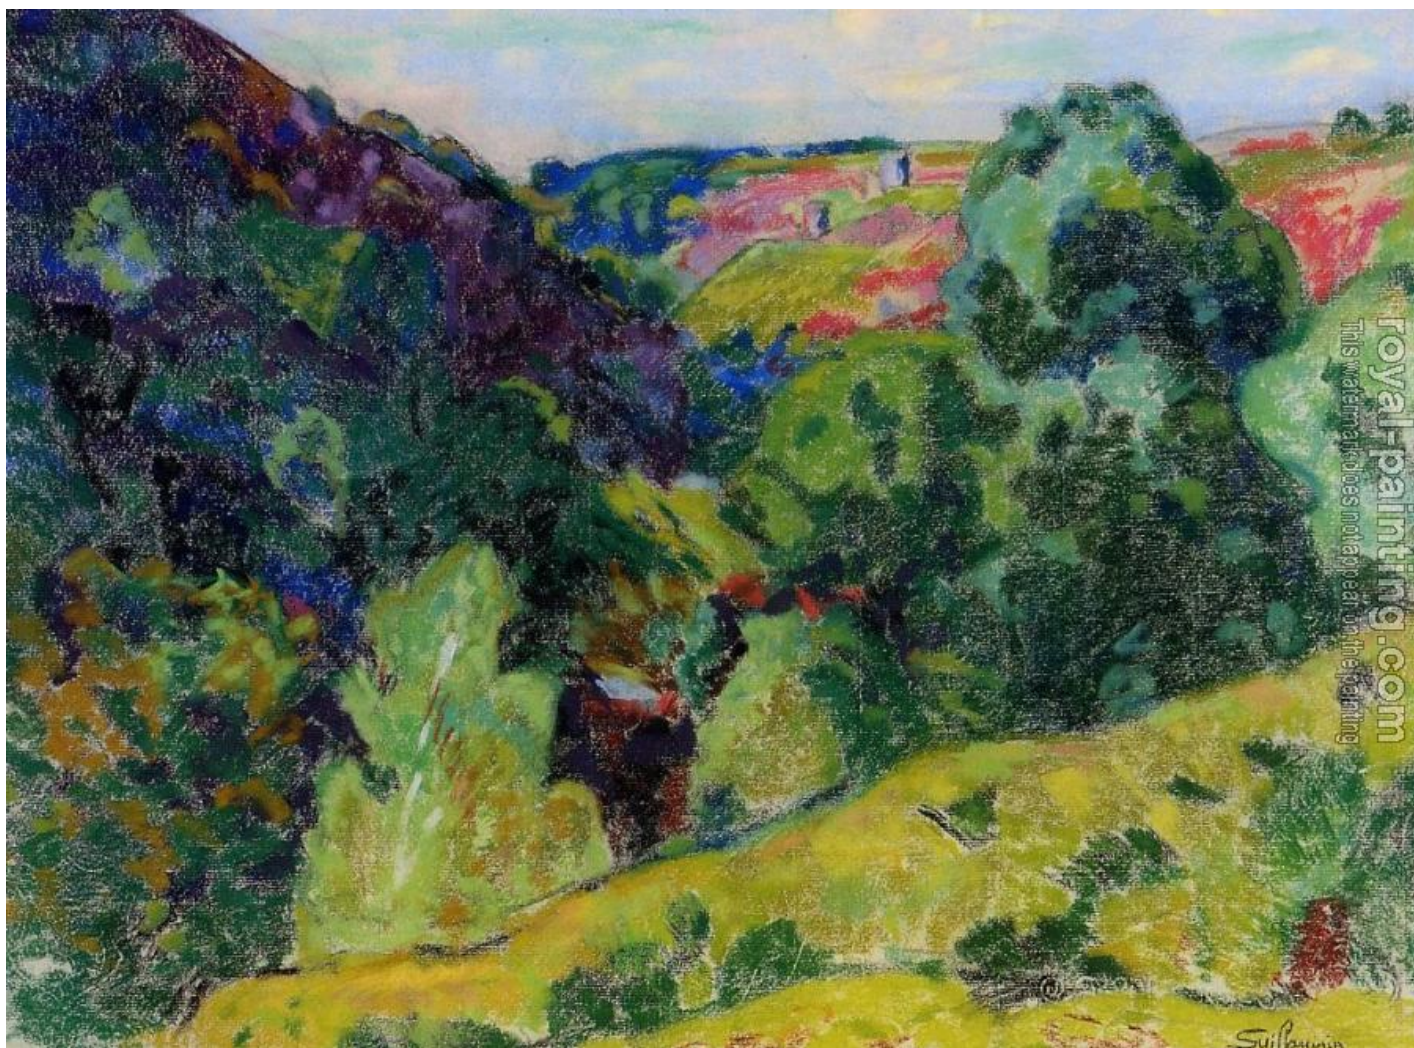

La Creuse Landscape

by Armand Guillaumin

La Creuse Landscape		
Item ID	39613	Handmade Oil Painting Reproduction on Canvas, Order Now
Artist	Armand Guillaumin French impressionist painter, 1841-1927	
Art Info	canvas painting 39613-La Creuse Landscape.jpg	
We provide hand painted reproductions of old master paintings. You will be amazed at their accuracy. We can also create custom portrait painting especially for you from photos or digital images. If you can't find what you are looking for? Please Click here for upload images for request a quote .		