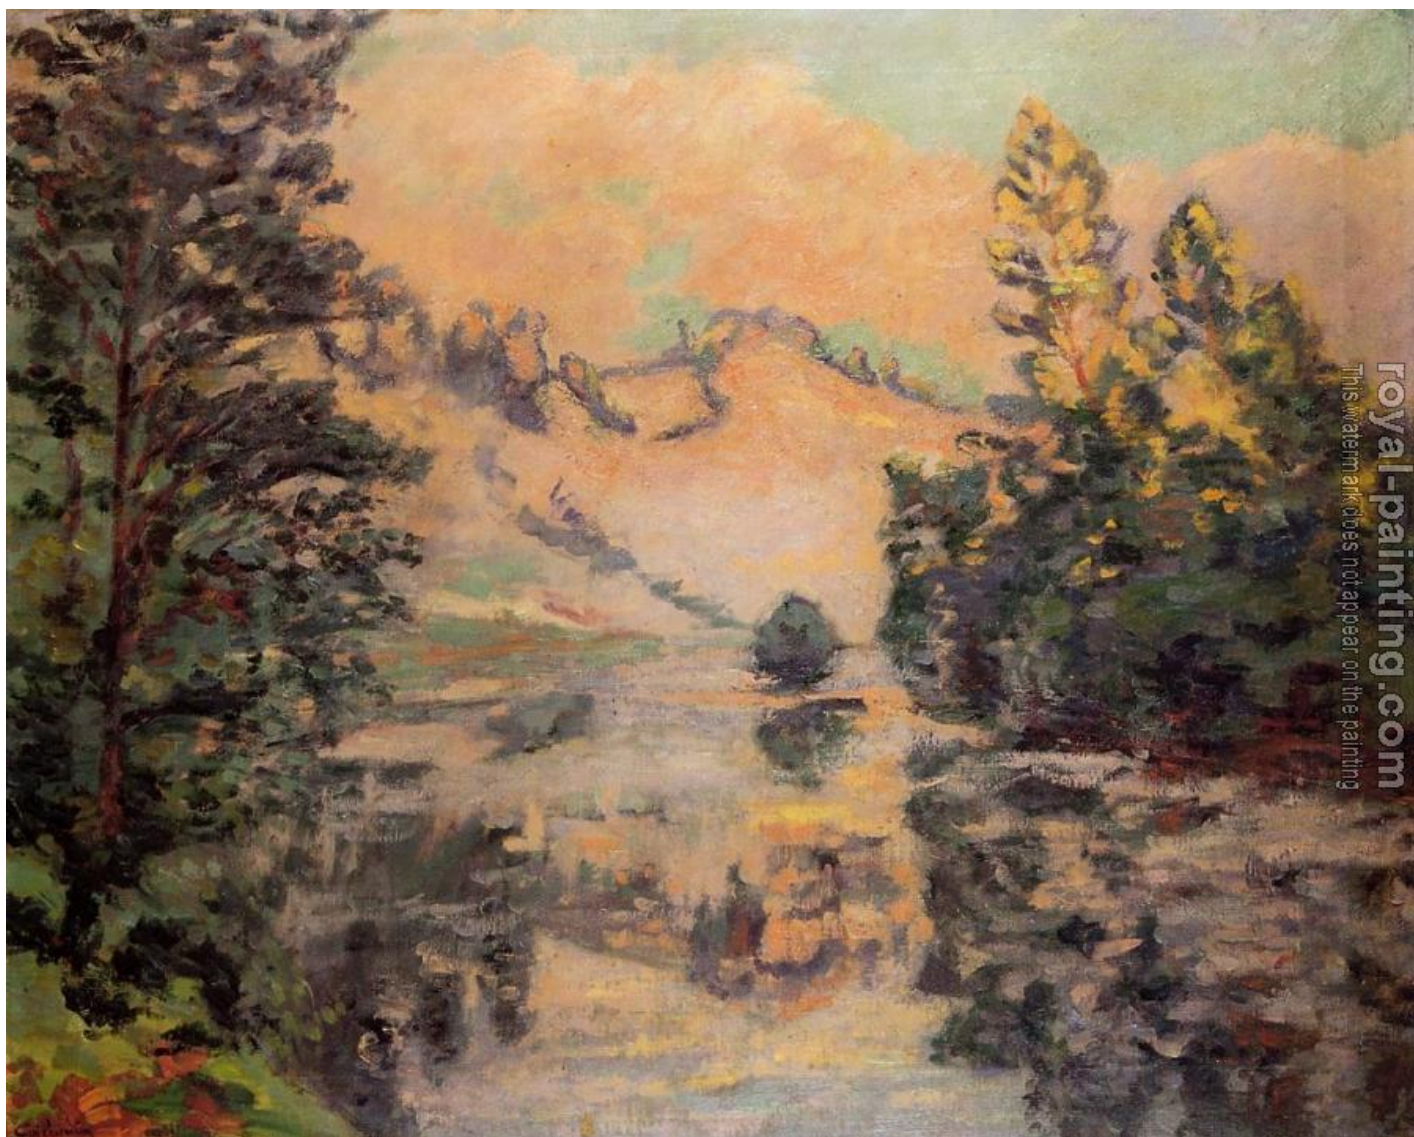

Landscape, La Creuse

by Armand Guillaumin

Landscape, La Creuse

Item ID	39616	Handmade Oil Painting Reproduction on Canvas, Order Now
Artist	Armand Guillaumin French impressionist painter, 1841-1927	
Art Info	canvas painting 39616-Landscape, La Creuse.jpg	