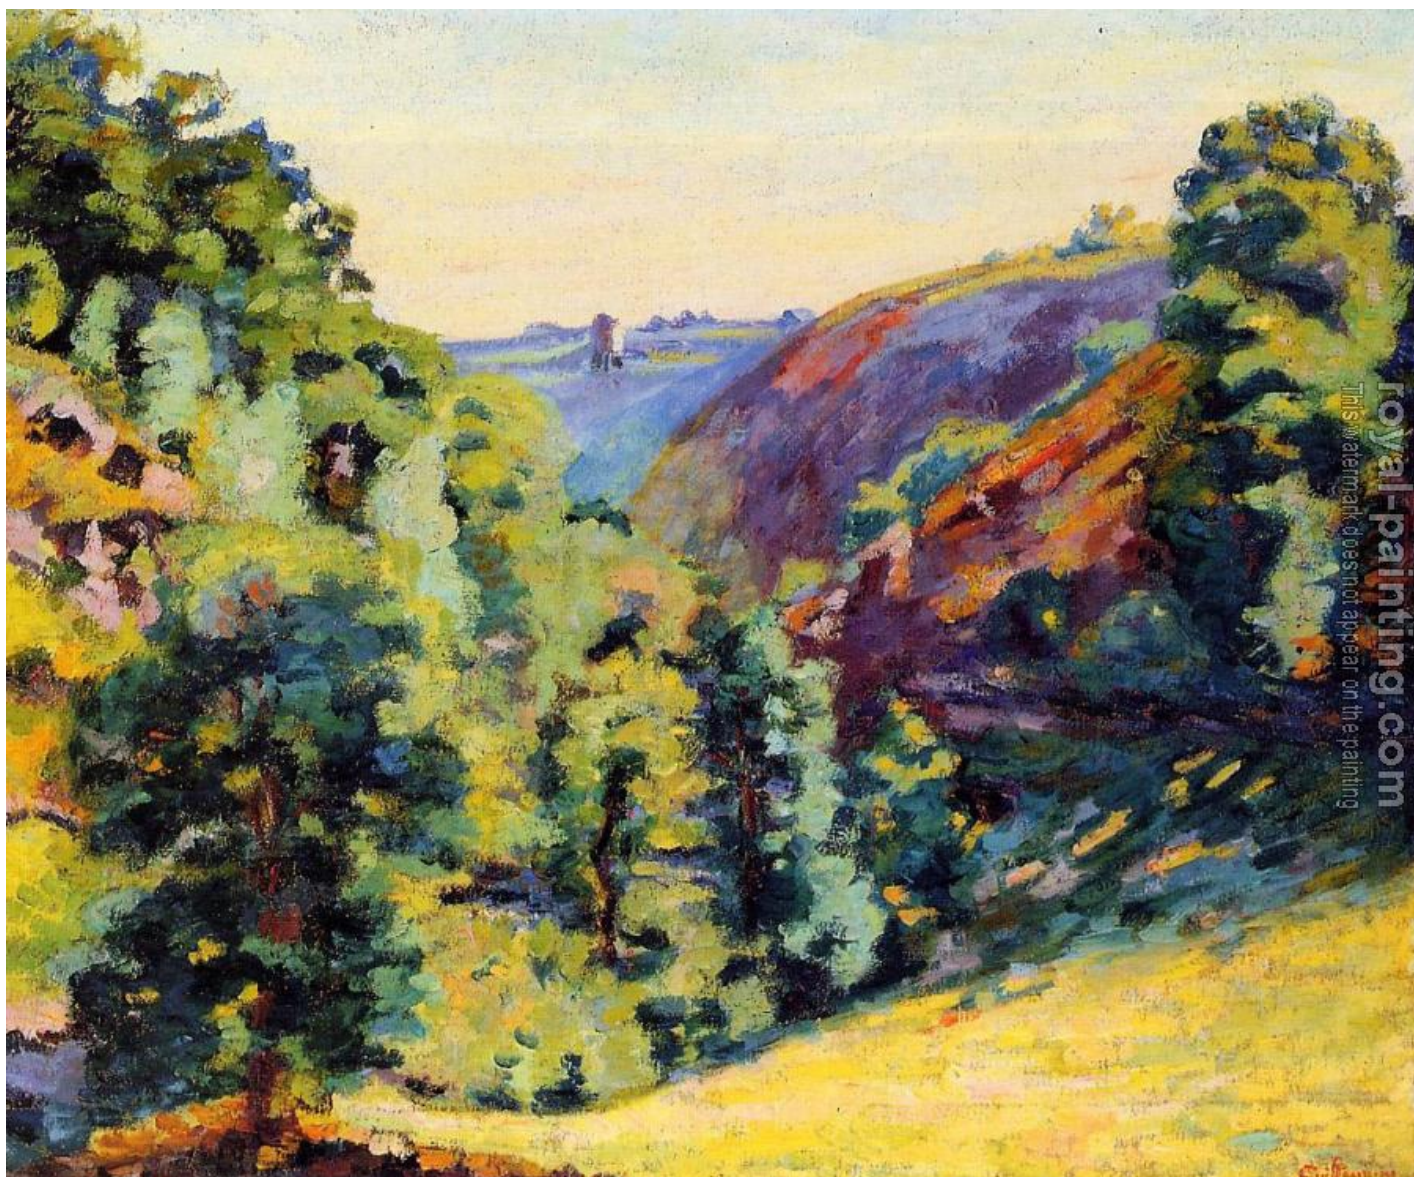

Ravin de la Sabelle a la Follie

by Armand Guillaumin

royal-painting.com
This watermark does not appear on the painting

Ravin de la Sabelle a la Follie

| | | |
|-----------------|---|---|
| Item ID | 39657 | Handmade Oil Painting Reproduction on Canvas, Order Now |
| Artist | Armand Guillaumin French impressionist painter, 1841-1927 | |
| Art Info | canvas painting 39657-Ravin de la Sabelle a la Follie.jpg | |