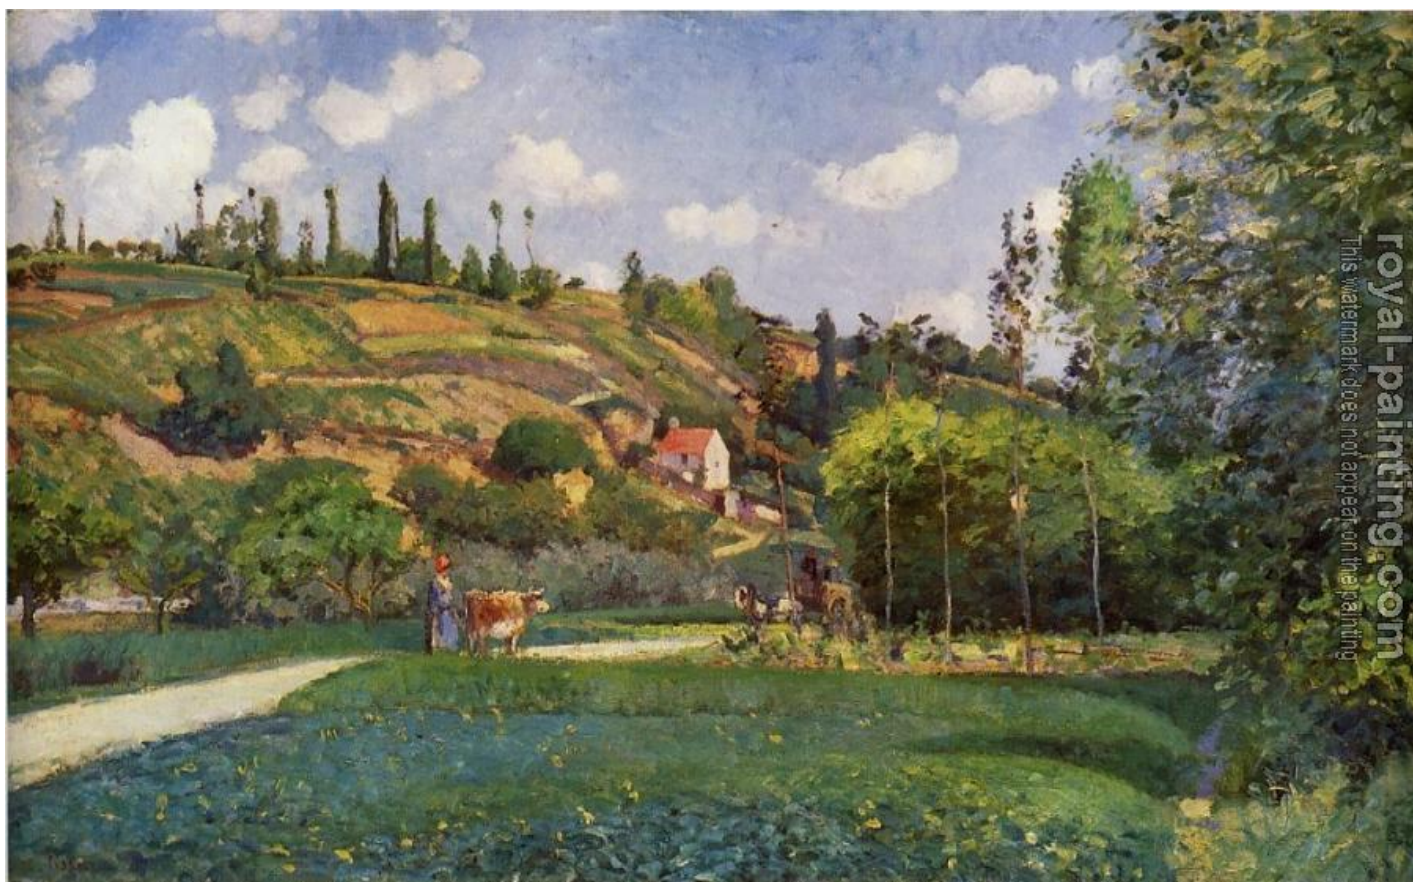

# A Cowherd on the Route de Chou, Pontoise

by Camille Pissarro

A Cowherd on the Route de Chou, Pontoise		
<b>Item ID</b>	45664	Handmade Oil Painting Reproduction on Canvas, <a href="#">Order Now</a>
<b>Artist</b>	<a href="#">Camille Pissarro</a> France, 1830 - 1903	
<b>Art Info</b>	45664-Pissarro, Camille-A Cowherd on the Route de Chou, Pontoise.jpg	