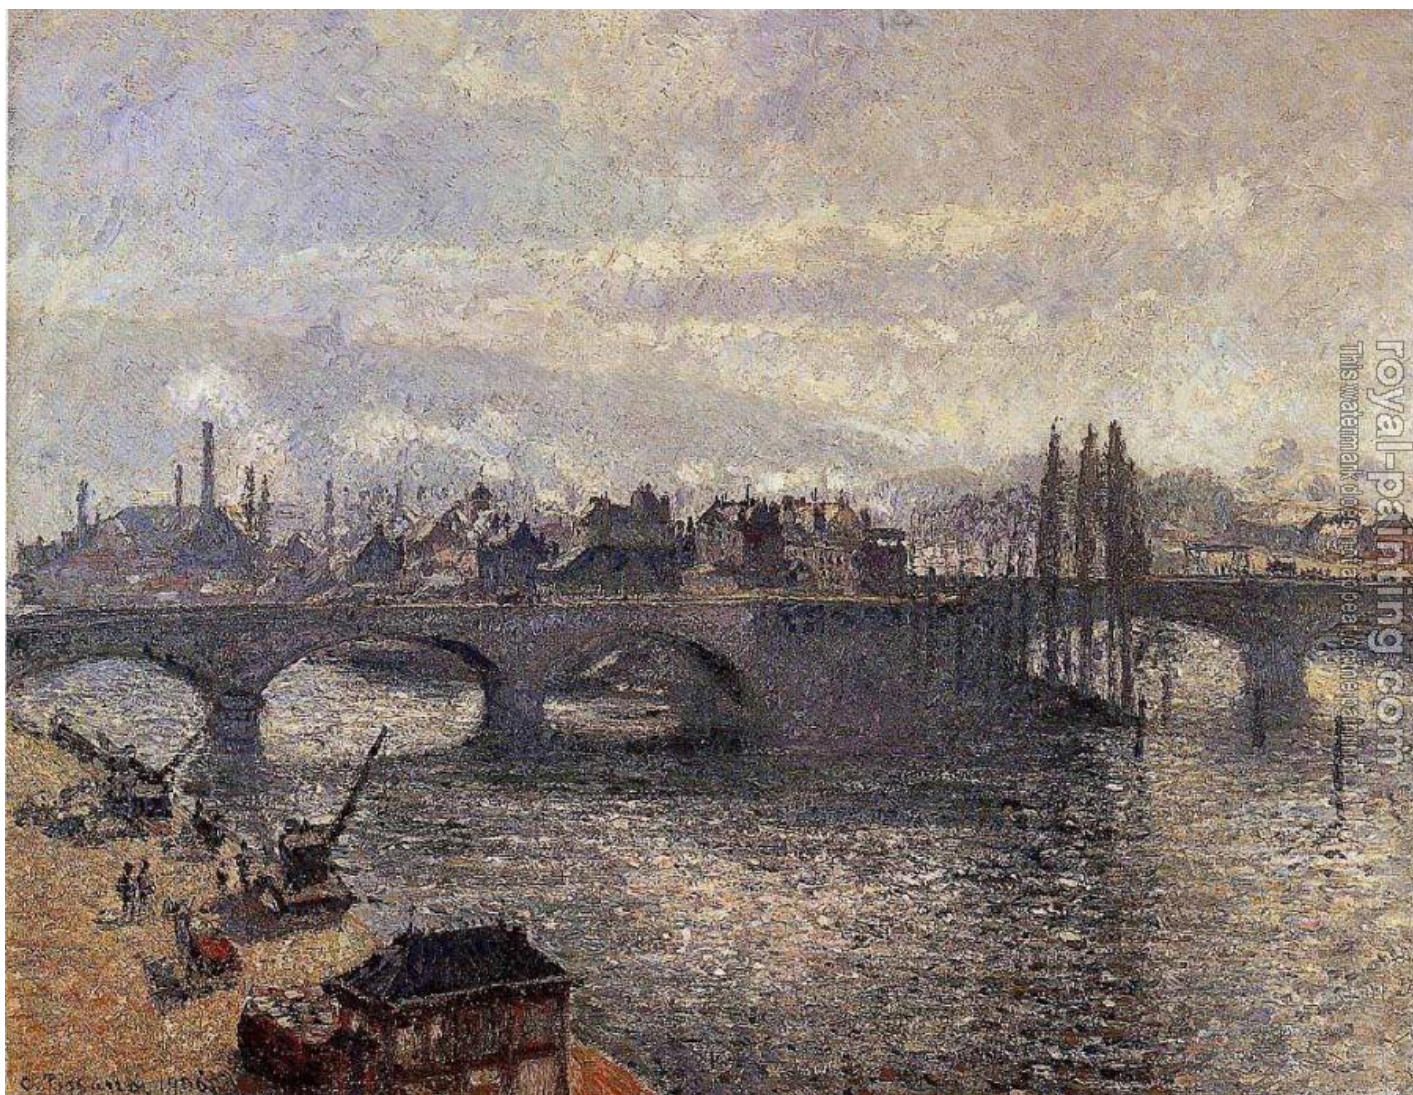

The Corneille Bridge, Rouen, Morning Effect

by Camille Pissarro

The Corneille Bridge, Rouen, Morning Effect		
Item ID	46082	Handmade Oil Painting Reproduction on Canvas, Order Now
Artist	Camille Pissarro France, 1830 - 1903	
Art Info	46082-Pissarro, Camille-The Corneille Bridge, Rouen, Morning Effect.jpg	

URL of web page:

<https://www.royal-painting.com/Camille-Pissarro/The-Corneille-Bridge,-Rouen,-Morning-Effect.html>

Produced by Royal-Painting.com