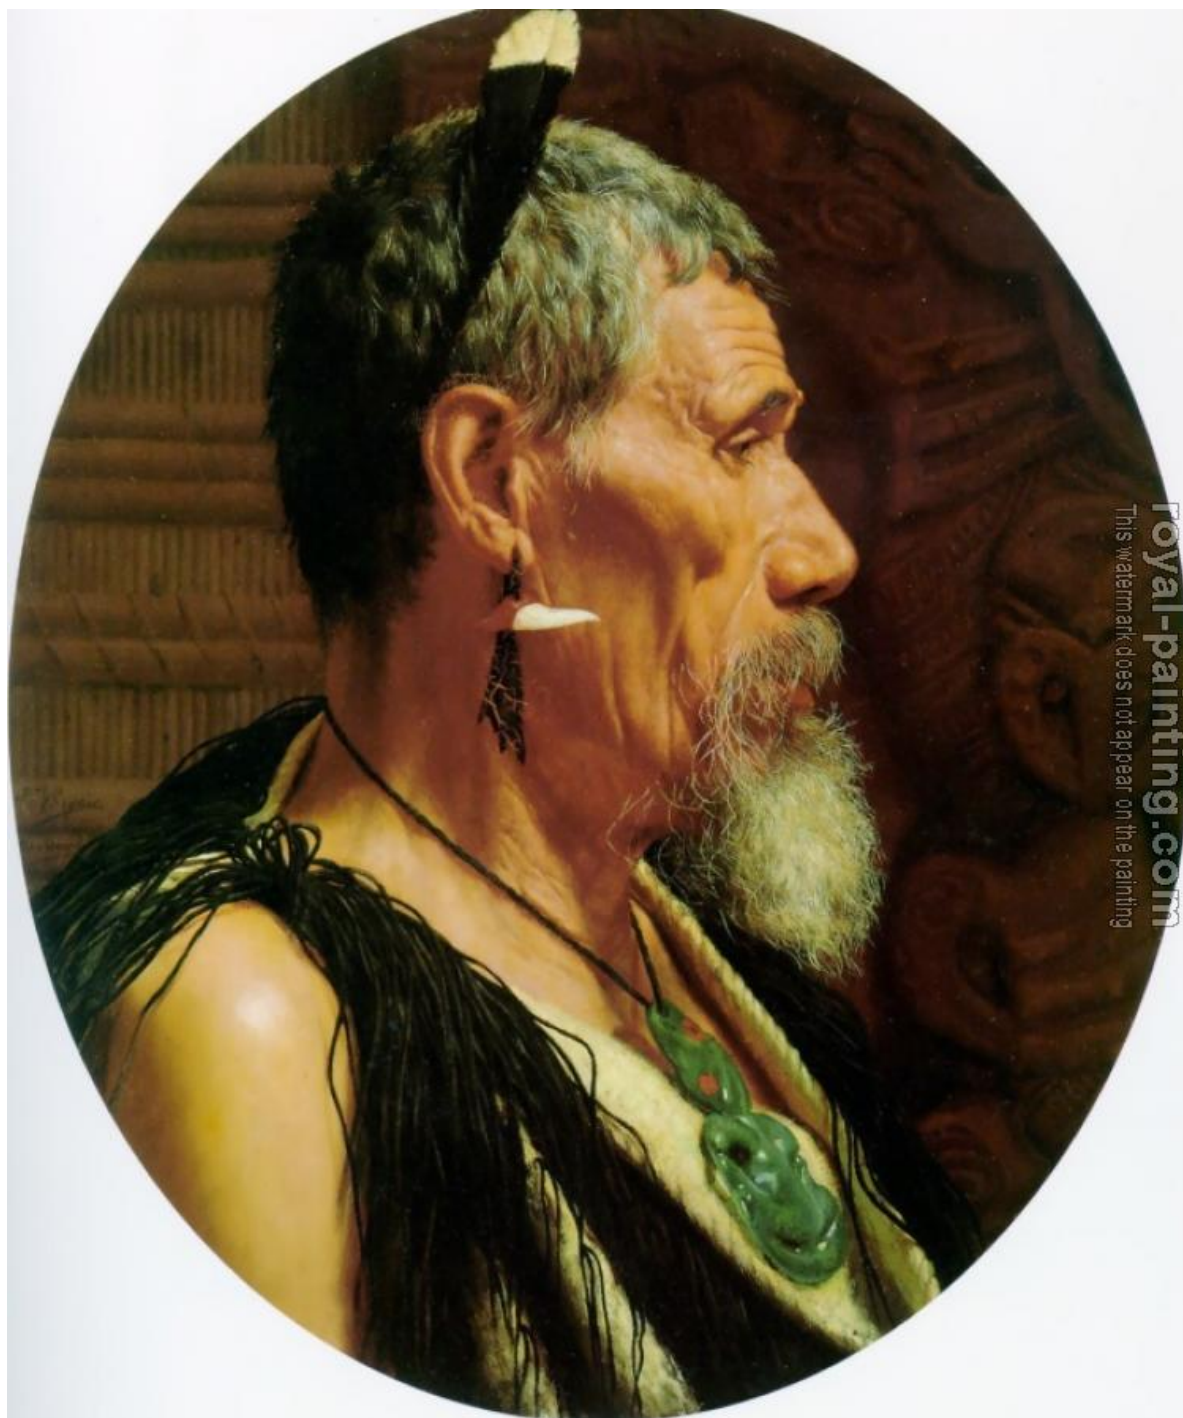

Anaha Te Rahui

by Charles Goldie

Anaha Te Rahui

| | | |
|-----------------|---|---|
| Item ID | 51704 | Handmade Oil Painting Reproduction on Canvas, Order Now |
| Artist | Charles Goldie New Zealand artist, 1870-1947 | |
| Art Info | 1916, 61.5x51cm, Charles Frederick Goldie painting. 51704-Charles Goldie-Anaha_Te_Rahui.jpg | |