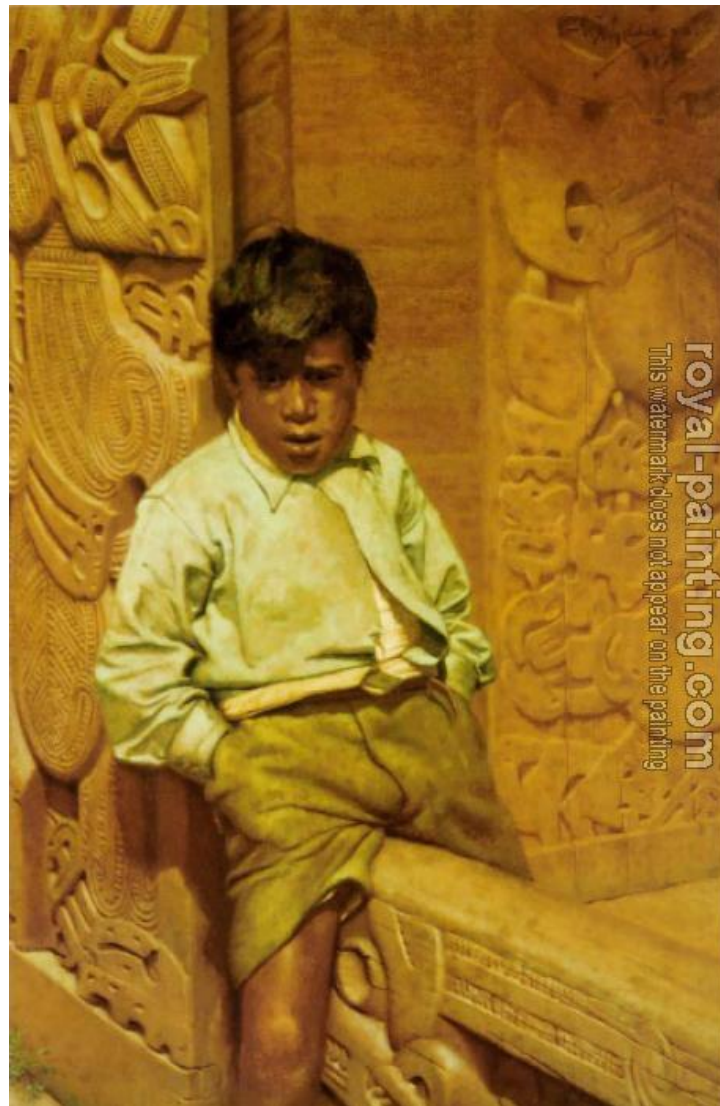

The heir apparent

by Charles Goldie

The heir apparent

Item ID	51721	Handmade Oil Painting Reproduction on Canvas, Order Now
Artist	Charles Goldie New Zealand artist, 1870-1947	
Art Info	1939, 61x40.5cm, Charles Frederick Goldie painting. 51721-Charles Goldie-The_heir_apparent.jpg	