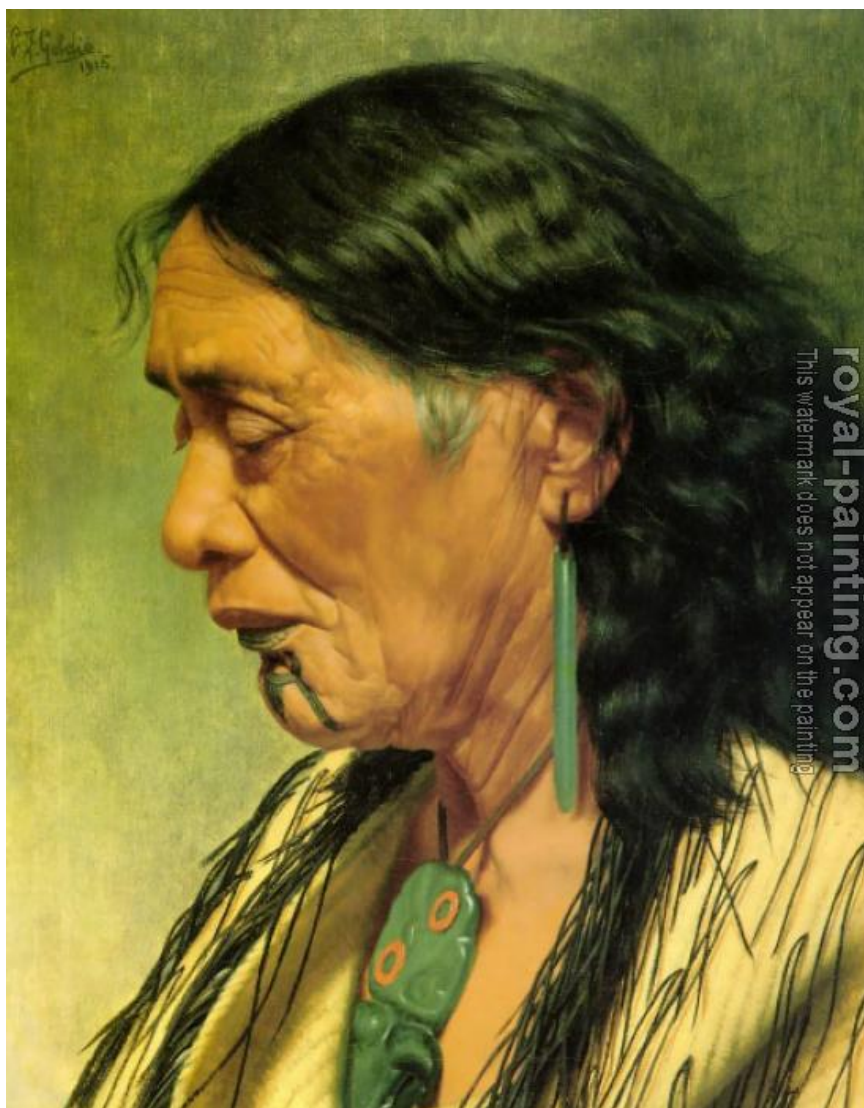

The widow

by Charles Goldie

The widow		
Item ID	51723	Handmade Oil Painting Reproduction on Canvas, Order Now
Artist	Charles Goldie New Zealand artist, 1870-1947	
Art Info	1915, 38x30.5cm, Charles Frederick Goldie painting. 51723-Charles Goldie-The_wdow.jpg	