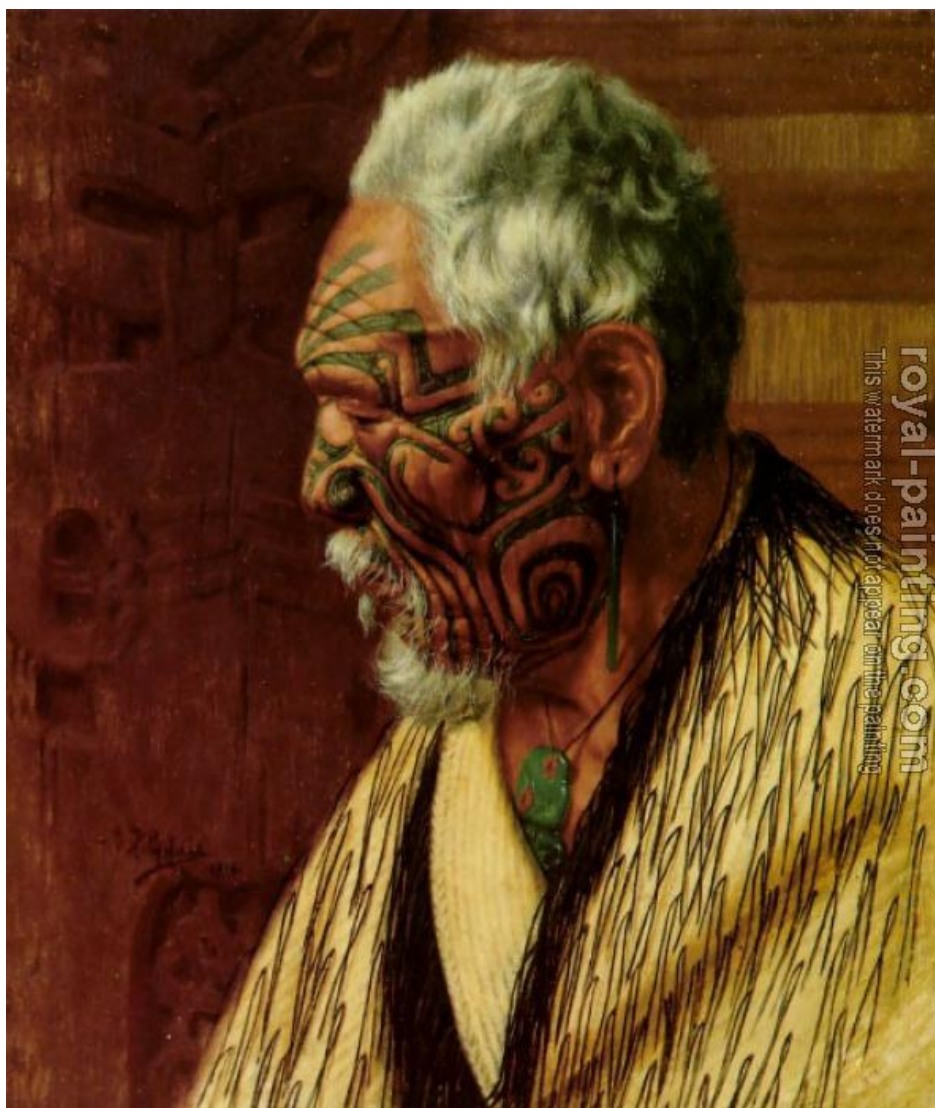

# The whitening snows of venerable eld

by Charles Goldie

The whitening snows of venerable eld		
<b>Item ID</b>	51724	Handmade Oil Painting Reproduction on Canvas, <a href="#">Order Now</a>
<b>Artist</b>	<a href="#">Charles Goldie</a> New Zealand artist, 1870-1947	
<b>Art Info</b>	1914, 30.5x25.5cm, Charles Frederick Goldie painting. 51724-Charles Goldie-The_whitening_snows_of_venerable_eld.jpg	
We provide hand painted reproductions of old master paintings. You will be amazed at their accuracy. We can also create custom <a href="#">portrait painting</a> especially for you from photos or digital images. If you can't find what you are looking for? Please <a href="#">Click here for upload images for request a quote</a> .		

URL of web page: <https://www.royal-painting.com/Charles-Goldie/The-whitening-snows-of-venerable-eld.html>  
Produced by Royal-Painting.com