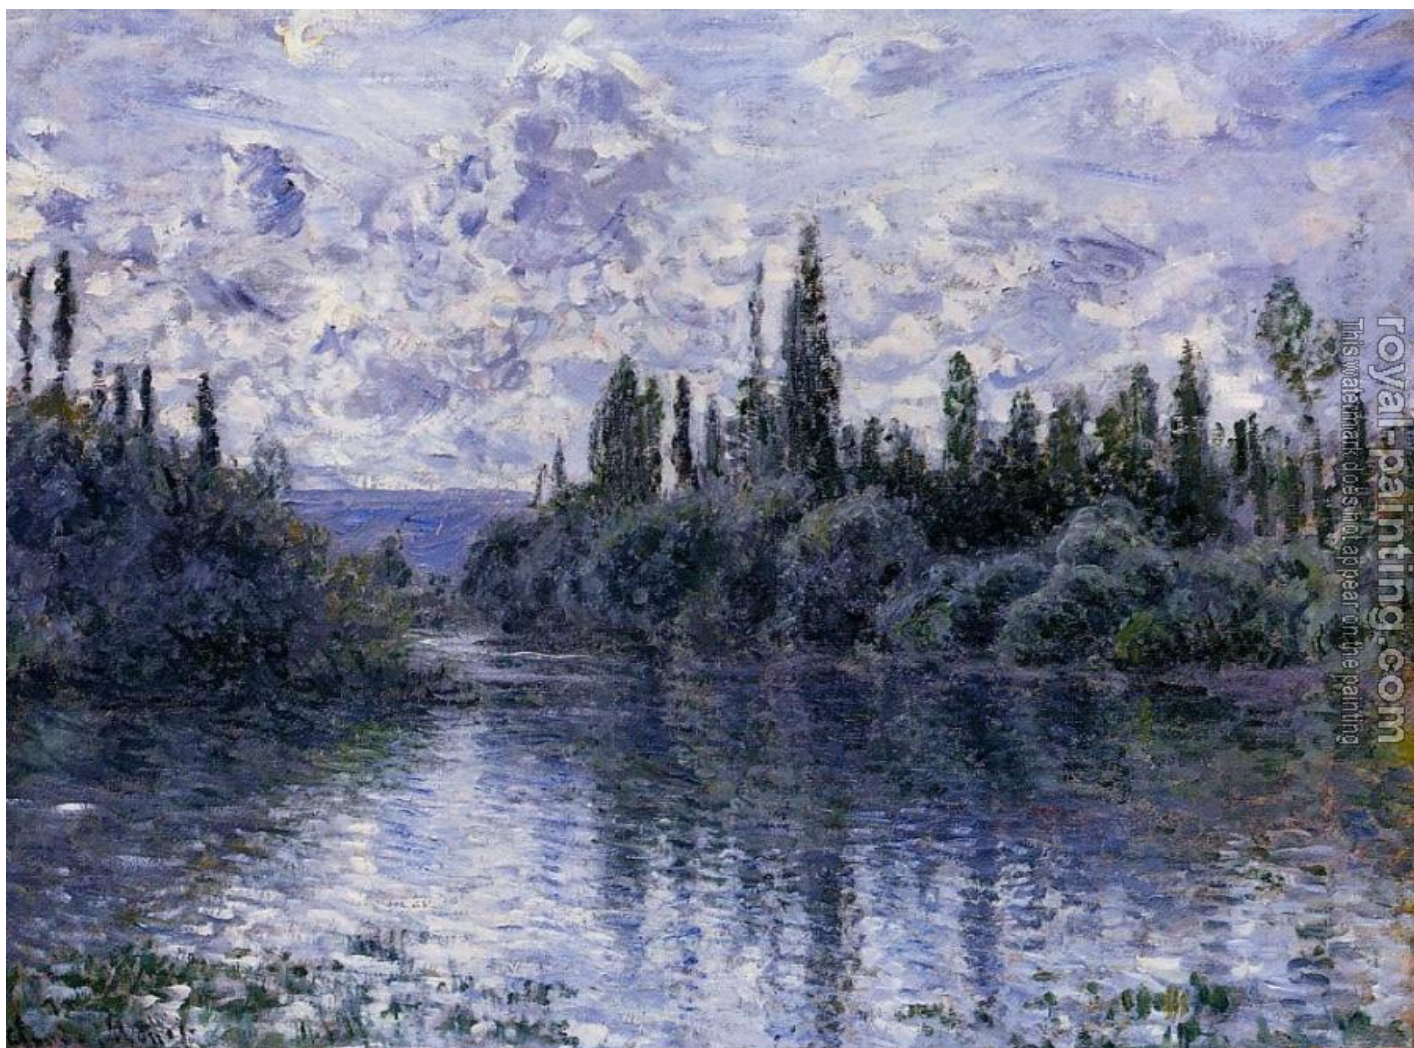

Arm of the Seine near Vetheuil

by **Claude Oscar Monet**

Arm of the Seine near Vetheuil		
Item ID	43766	Handmade Oil Painting Reproduction on Canvas, Order Now
Artist	Claude Oscar Monet France, 1840-1926	
Art Info	43766-Monet, Claude Oscar-Arm of the Seine near Vetheuil.jpg	
We provide hand painted reproductions of old master paintings. You will be amazed at their accuracy. We can also create custom portrait painting especially for you from photos or digital images. If you can't find what you are looking for? Please Click here for upload images for request a quote .		

URL of web page: <https://www.royal-painting.com/Claude-Oscar-Monet/Arm-of-the-Seine-near-Vetheuil.html>
Produced by Royal-Painting.com