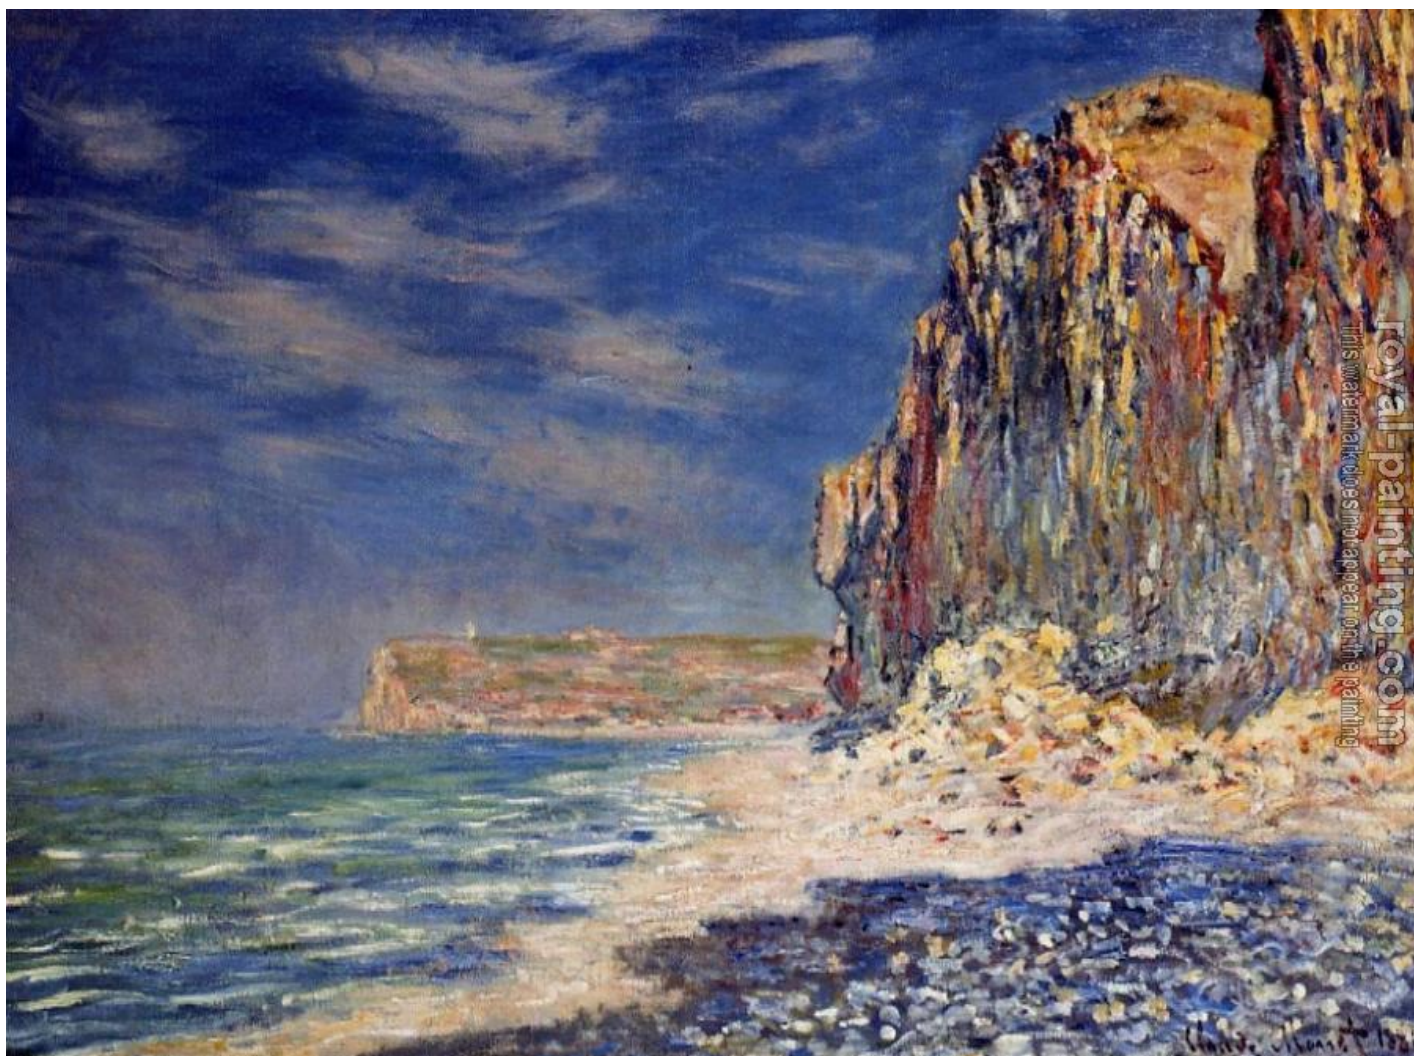

# Cliff near Fecamp

by Claude Oscar Monet

## Cliff near Fecamp

<b>Item ID</b>	43854	Handmade Oil Painting Reproduction on Canvas, <a href="#">Order Now</a>
<b>Artist</b>	<a href="#">Claude Oscar Monet</a> France, 1840-1926	
<b>Art Info</b>	43854-Monet, Claude Oscar-Cliff near Fecamp.jpg	
We provide hand painted reproductions of old master paintings. You will be amazed at their accuracy. We can also create custom <a href="#">portrait painting</a> especially for you from photos or digital images. If you can't find what you are looking for? Please <a href="#">Click here for upload images for request a quote</a> .		