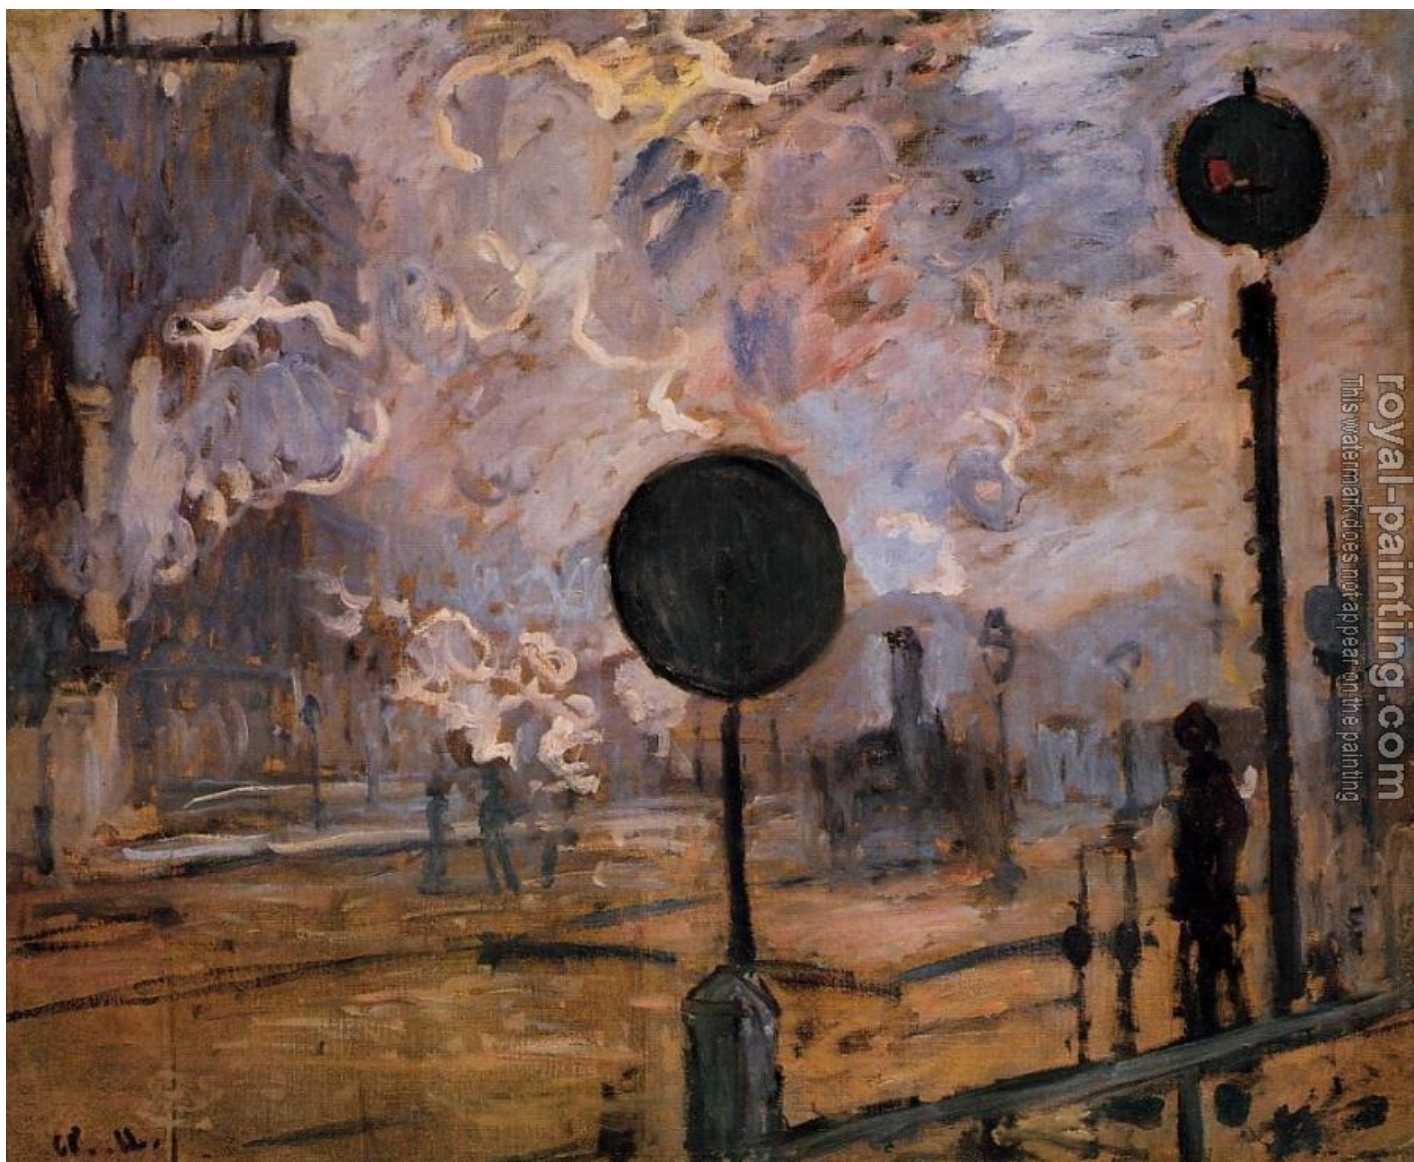

Exterior of Saint-Lazare Station, The Signal

by Claude Oscar Monet

Exterior of Saint-Lazare Station, The Signal		
Item ID	43882	Handmade Oil Painting Reproduction on Canvas, Order Now
Artist	Claude Oscar Monet France, 1840-1926	
Art Info	43882-Monet, Claude Oscar-Exterior of Saint-Lazare Station, The Signal.jpg	
We provide hand painted reproductions of old master paintings. You will be amazed at their accuracy. We can also create custom portrait painting especially for you from photos or digital images. If you can't find what you are looking for? Please Click here for upload images for request a quote .		