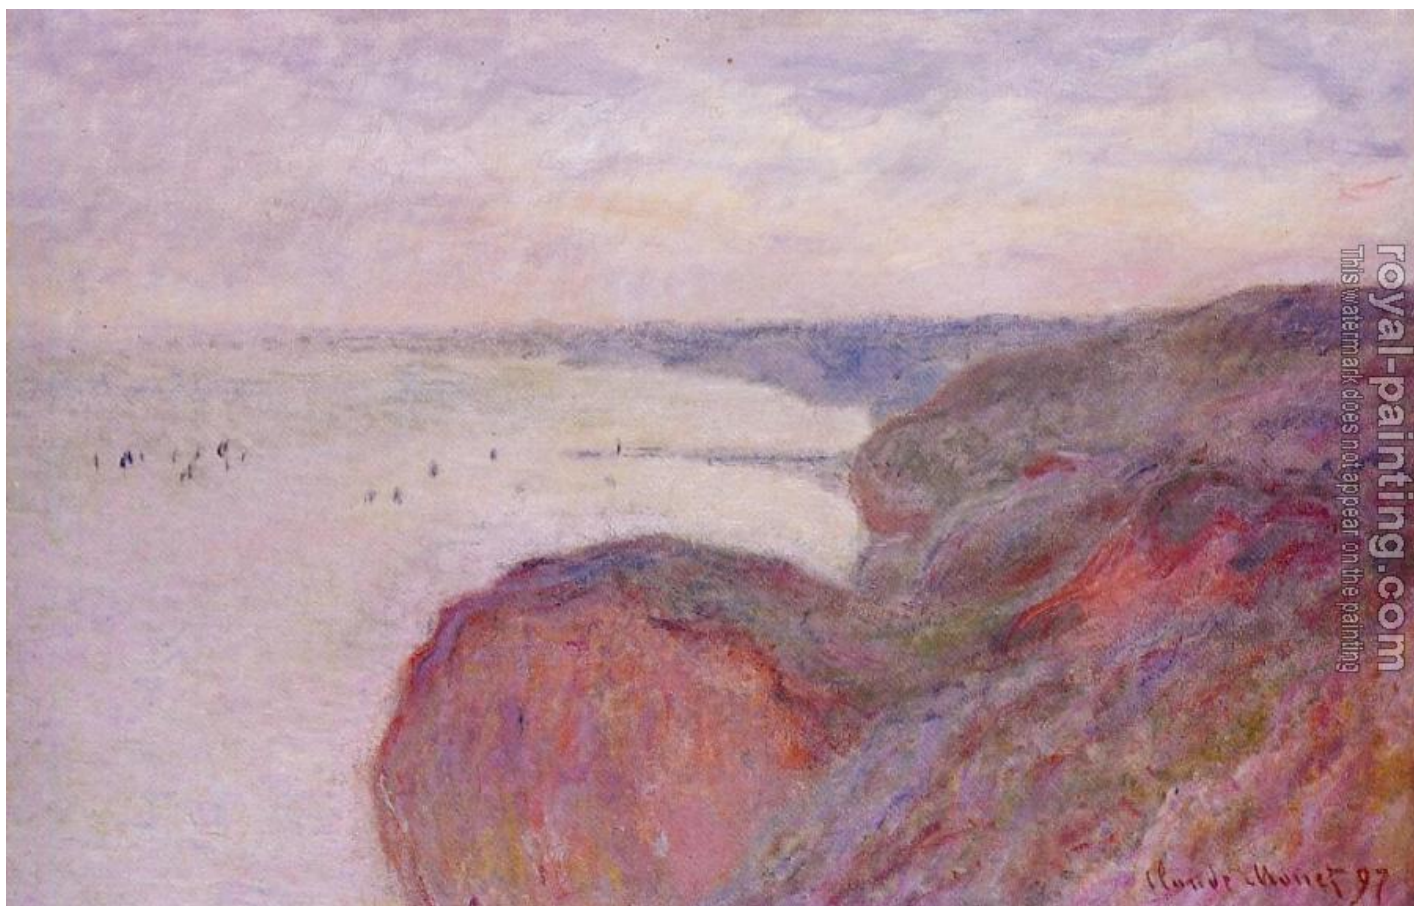

On the Cliff near Dieppe, Overcast Skies

by Claude Oscar Monet

On the Cliff near Dieppe, Overcast Skies

Item ID	44059	Handmade Oil Painting Reproduction on Canvas, Order Now
Artist	Claude Oscar Monet France, 1840-1926	
Art Info	44059-Monet, Claude Oscar-On the Cliff near Dieppe, Overcast Skies.jpg	

URL of web page:

<https://www.royal-painting.com/Claude-Oscar-Monet/On-the-Cliff-near-Dieppe,-Overcast-Skies.html>

Produced by Royal-Painting.com