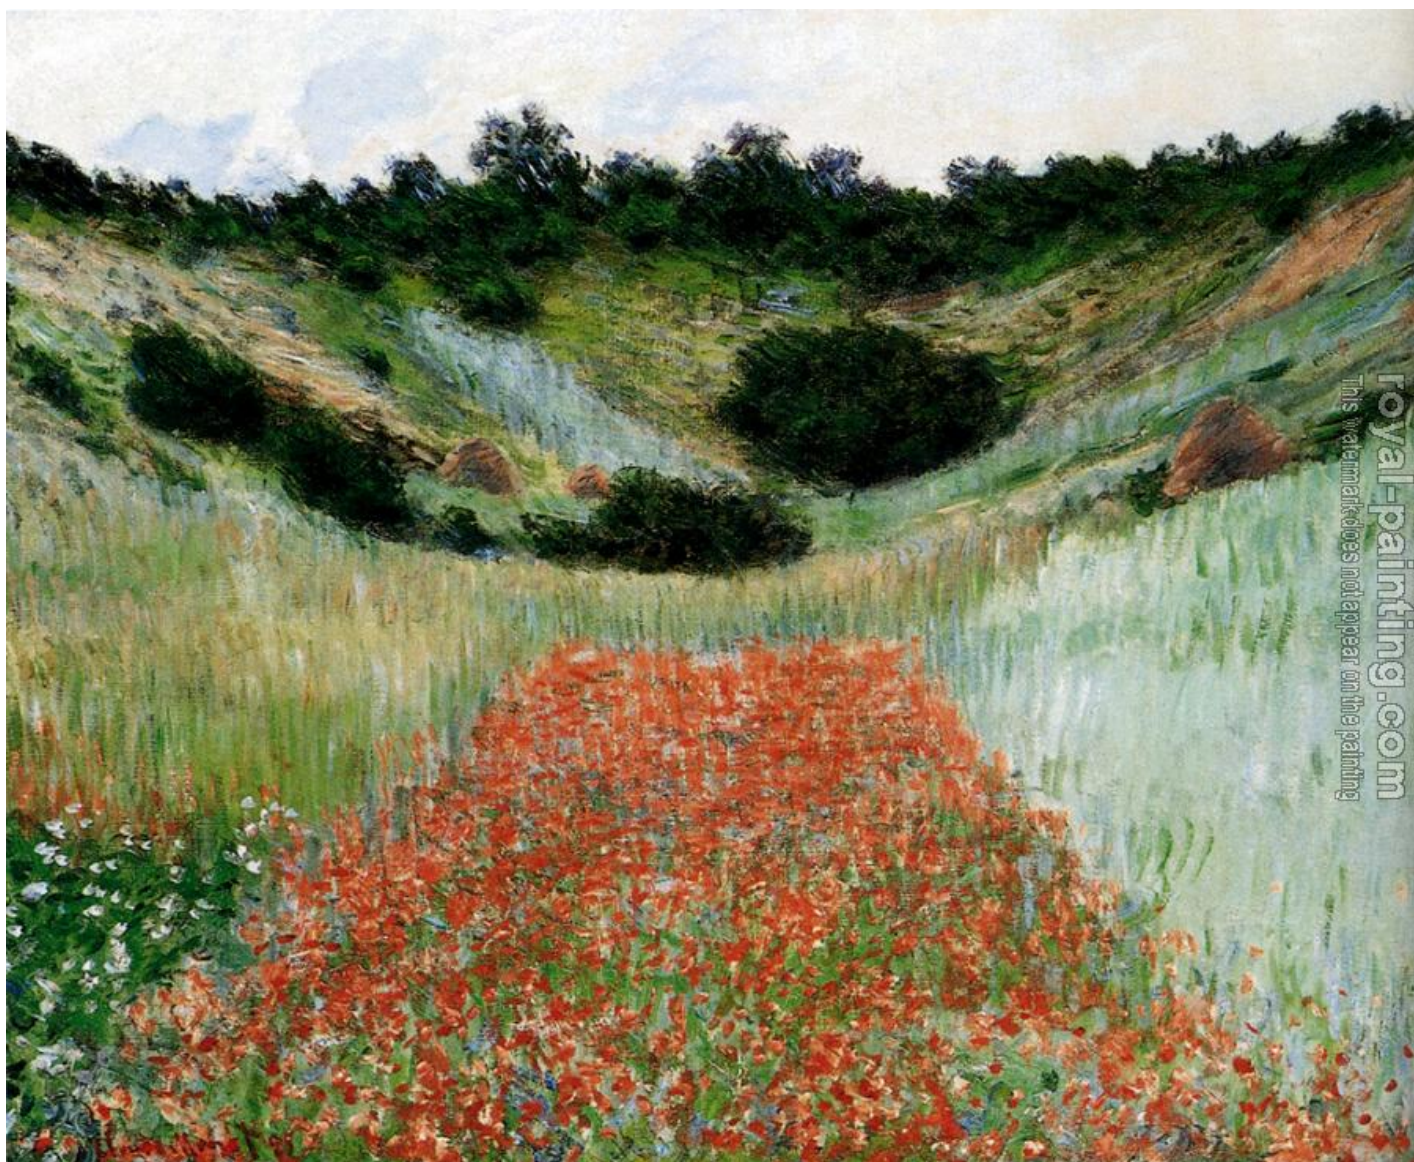

# Poppy Field In A Hollow Near Giverny

by Claude Oscar Monet

## Poppy Field In A Hollow Near Giverny

<b>Item ID</b>	27776	Handmade Oil Painting Reproduction on Canvas, <a href="#">Order Now</a>
<b>Artist</b>	<a href="#">Claude Oscar Monet</a> France, 1840-1926	
<b>Art Info</b>	1885, Oil on canvas, 25 5/8 x 31 7/8 inches (65.2 x 81.2 cm), Private collection	