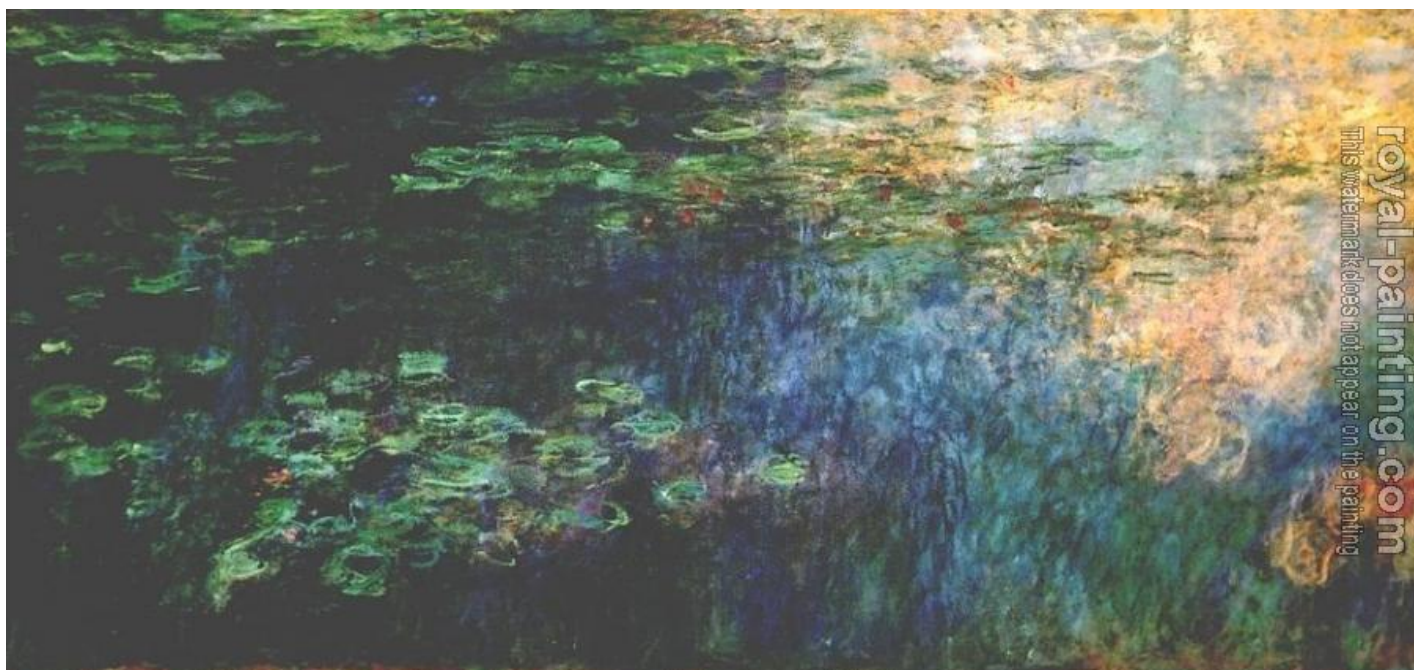

# Reflections of Clouds on the Water-Lily Pond, Left Panel

by **Claude Oscar Monet**

Reflections of Clouds on the Water-Lily Pond, Left Panel		
<b>Item ID</b>	44124	Handmade Oil Painting Reproduction on Canvas, <a href="#">Order Now</a>
<b>Artist</b>	<a href="#">Claude Oscar Monet</a> France, 1840-1926	
<b>Art Info</b>	44124-Monet, Claude Oscar-Reflections of Clouds on the Water-Lily Pond-Left Panel.jpg	