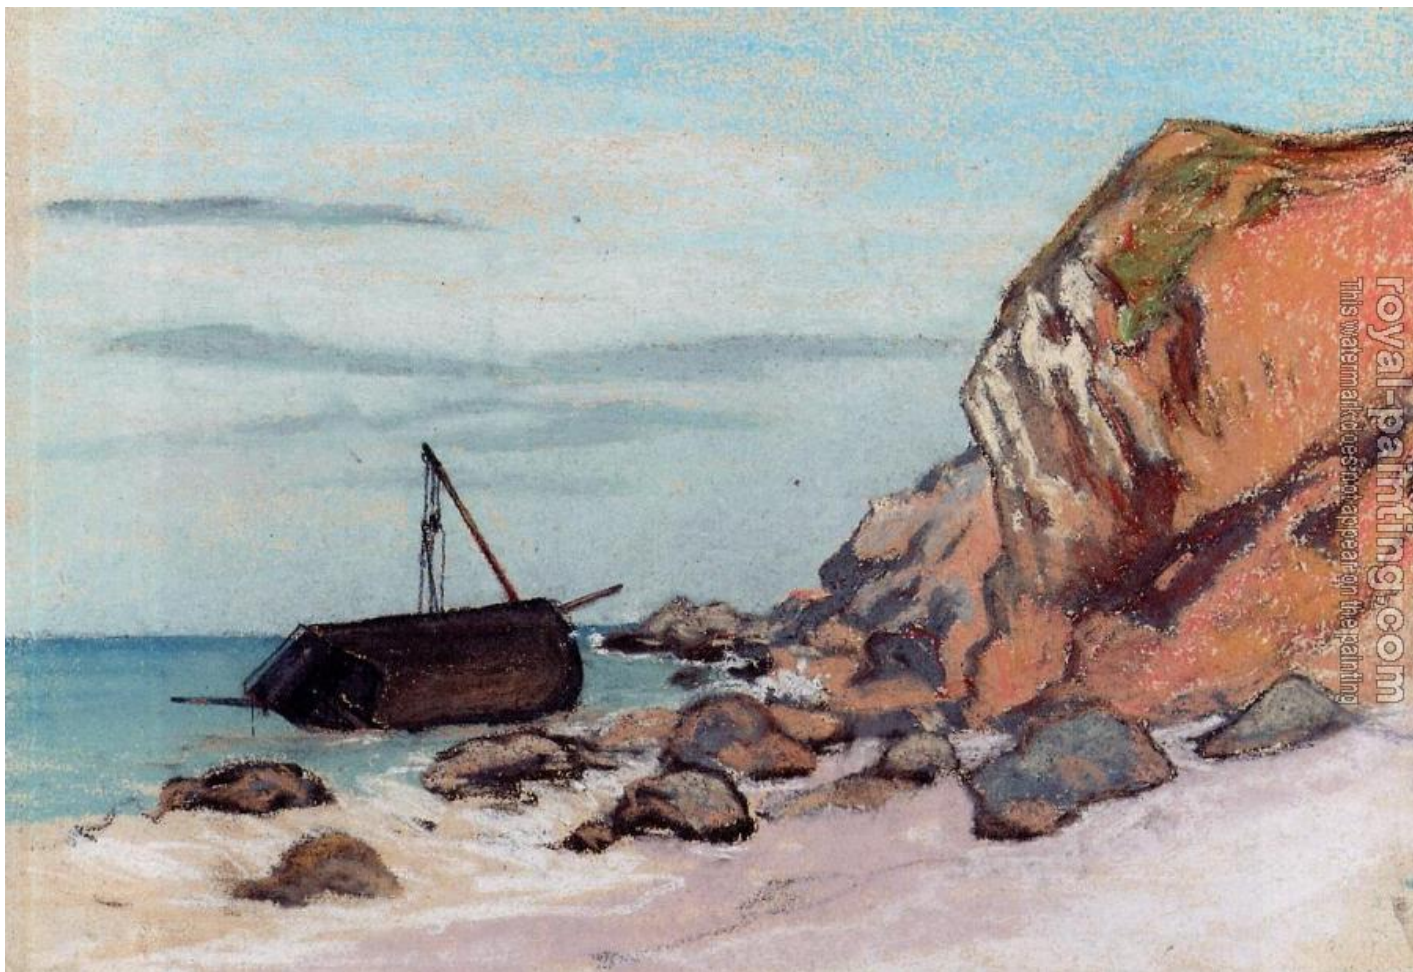

Sainte-Adresse, Beached Sailboat

by Claude Oscar Monet

Sainte-Adresse, Beached Sailboat		
Item ID	44162	Handmade Oil Painting Reproduction on Canvas, Order Now
Artist	Claude Oscar Monet France, 1840-1926	
Art Info	44162-Monet, Claude Oscar-Sainte-Adresse, Beached Sailboat.jpg	
We provide hand painted reproductions of old master paintings. You will be amazed at their accuracy. We can also create custom portrait painting especially for you from photos or digital images. If you can't find what you are looking for? Please Click here for upload images for request a quote .		

URL of web page:

<https://www.royal-painting.com/Claude-Oscar-Monet/Sainte-Adresse,-Beached-Sailboat.html>

Produced by Royal-Painting.com