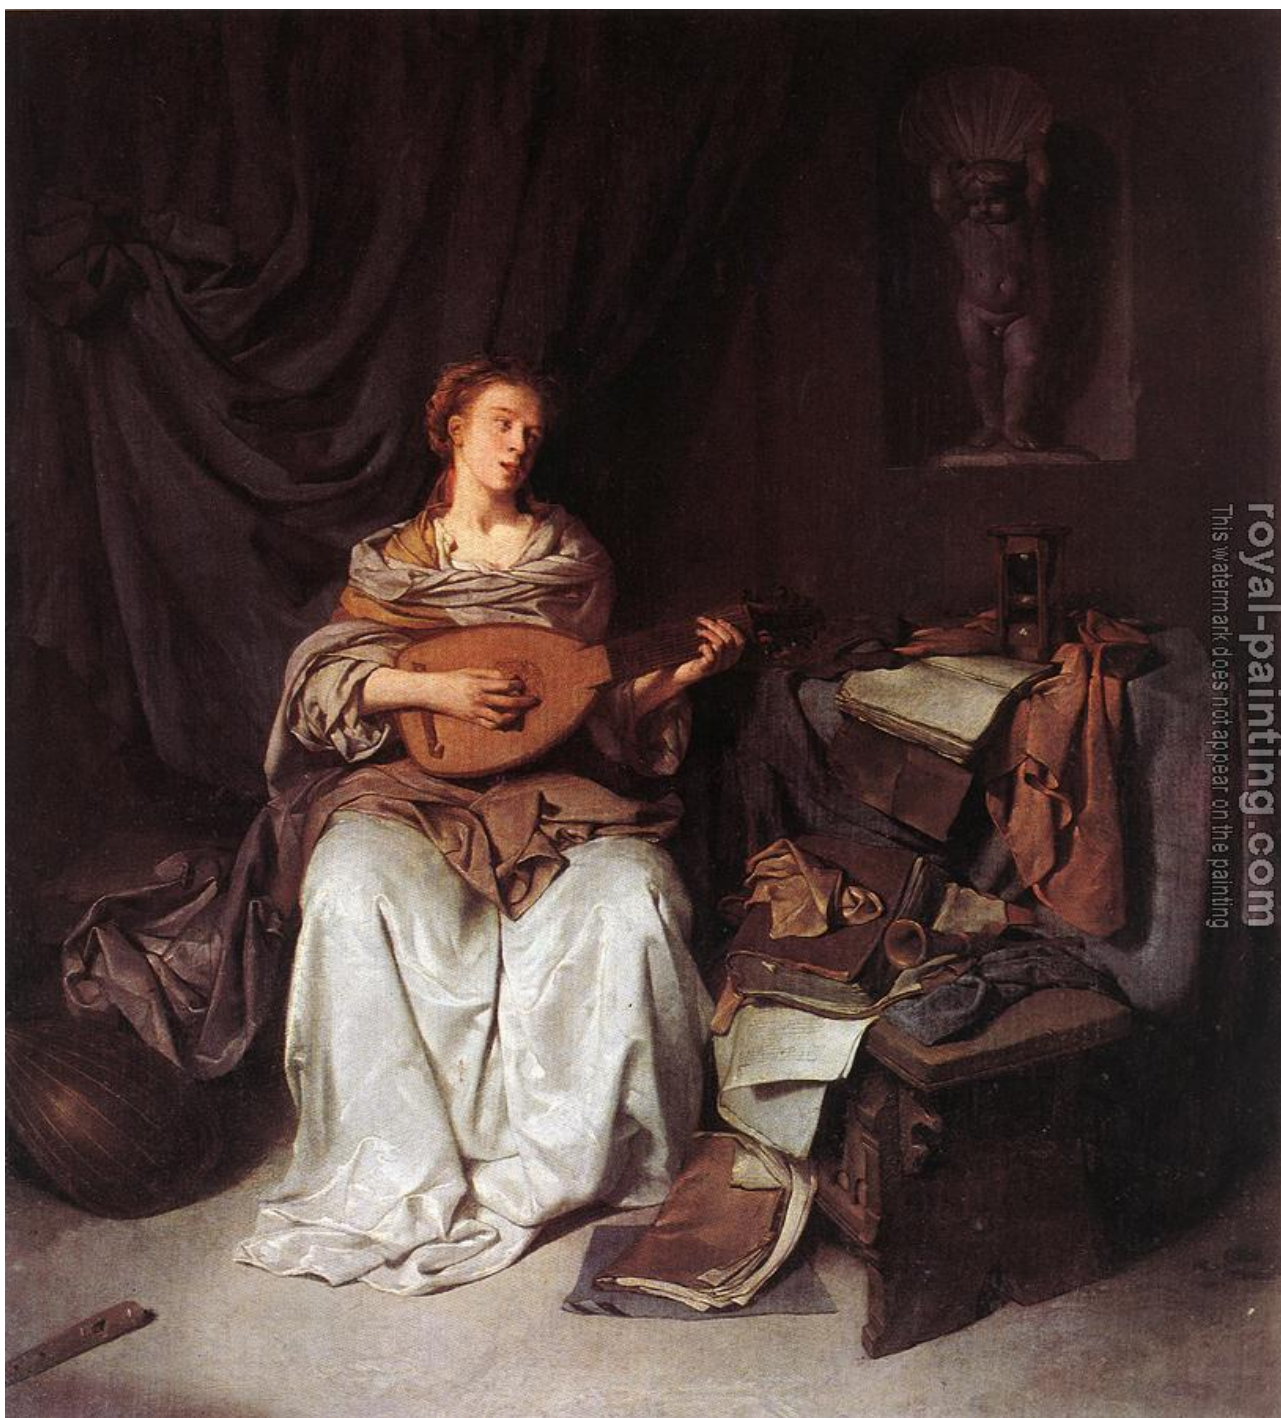

Woman Playing a Lute

by Cornelis Bega

Woman Playing a Lute		
Item ID	50348	Handmade Oil Painting Reproduction on Canvas, Order Now
Artist	Cornelis Bega Dutch, approx. 1632-1664	
Art Info	canvas painting, 50348-Bega, Cornelis-Woman Playing a Lute.jpg	