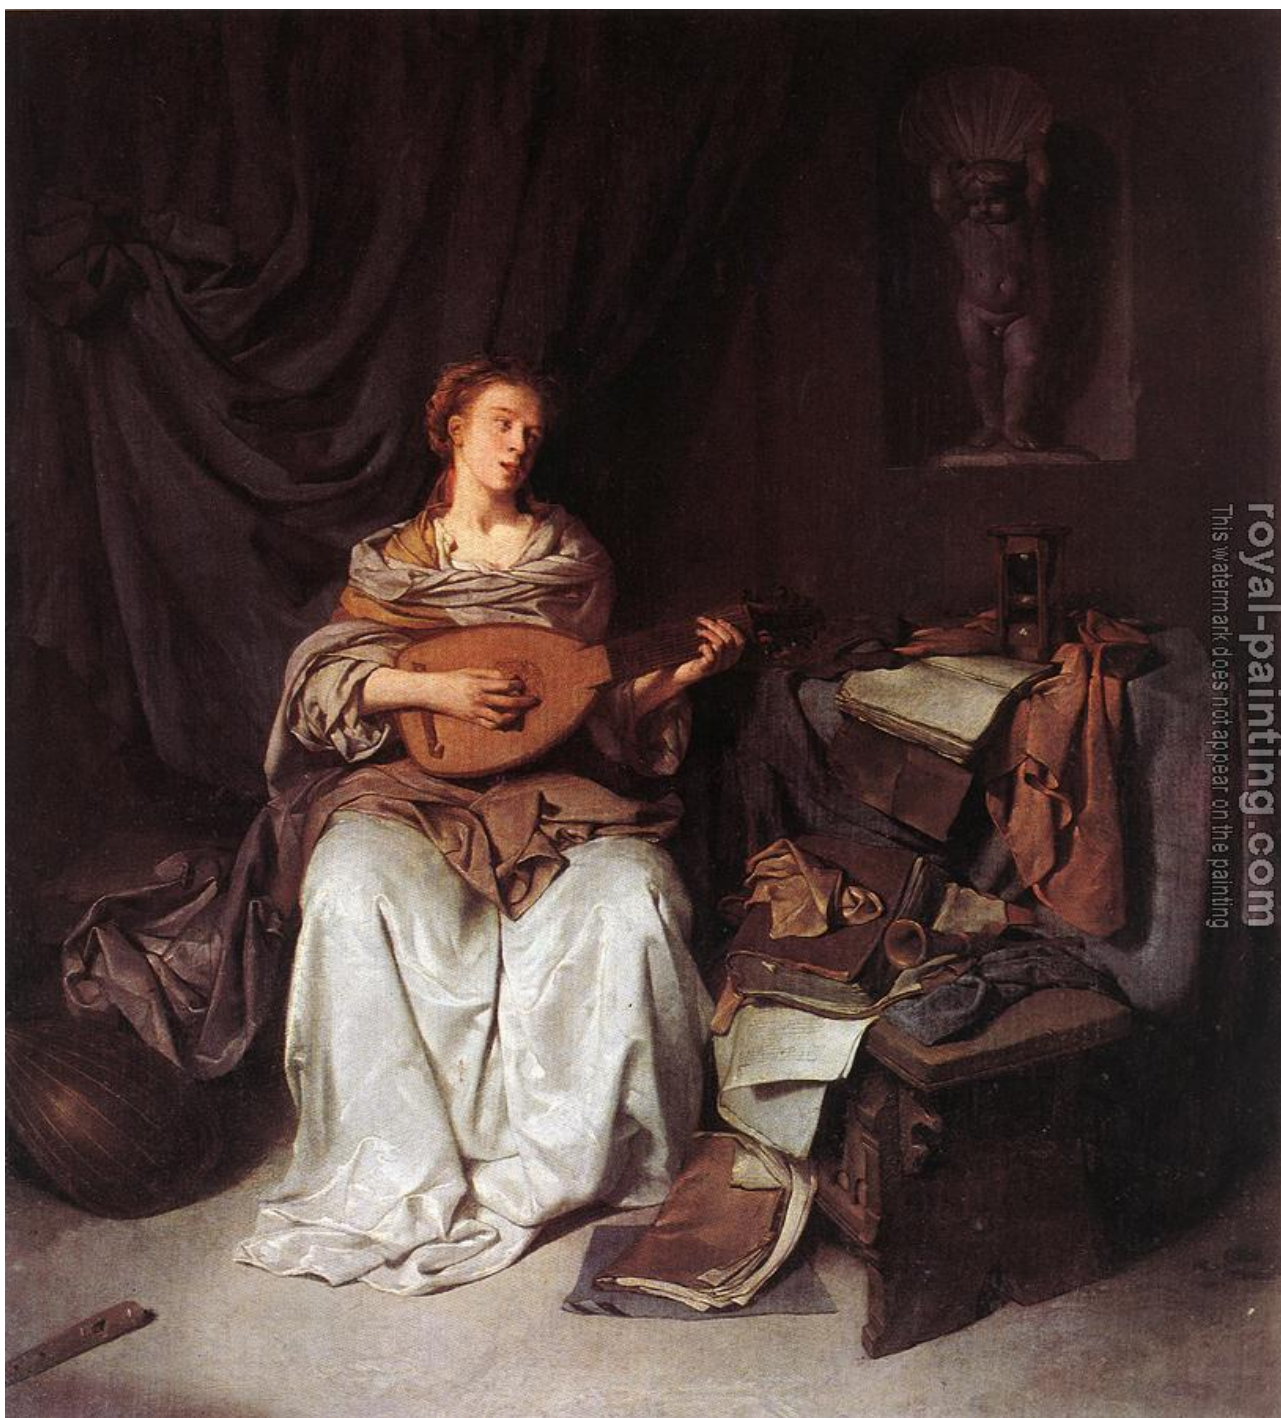

# Woman Playing a Lute

by Cornelis Bega

## Woman Playing a Lute

<b>Item ID</b>	50348	Handmade Oil Painting Reproduction on Canvas, <a href="#">Order Now</a>
<b>Artist</b>	<a href="#">Cornelis Bega</a> Dutch, approx. 1632-1664	
<b>Art Info</b>	canvas painting, 50348-Bega, Cornelis-Woman Playing a Lute.jpg	