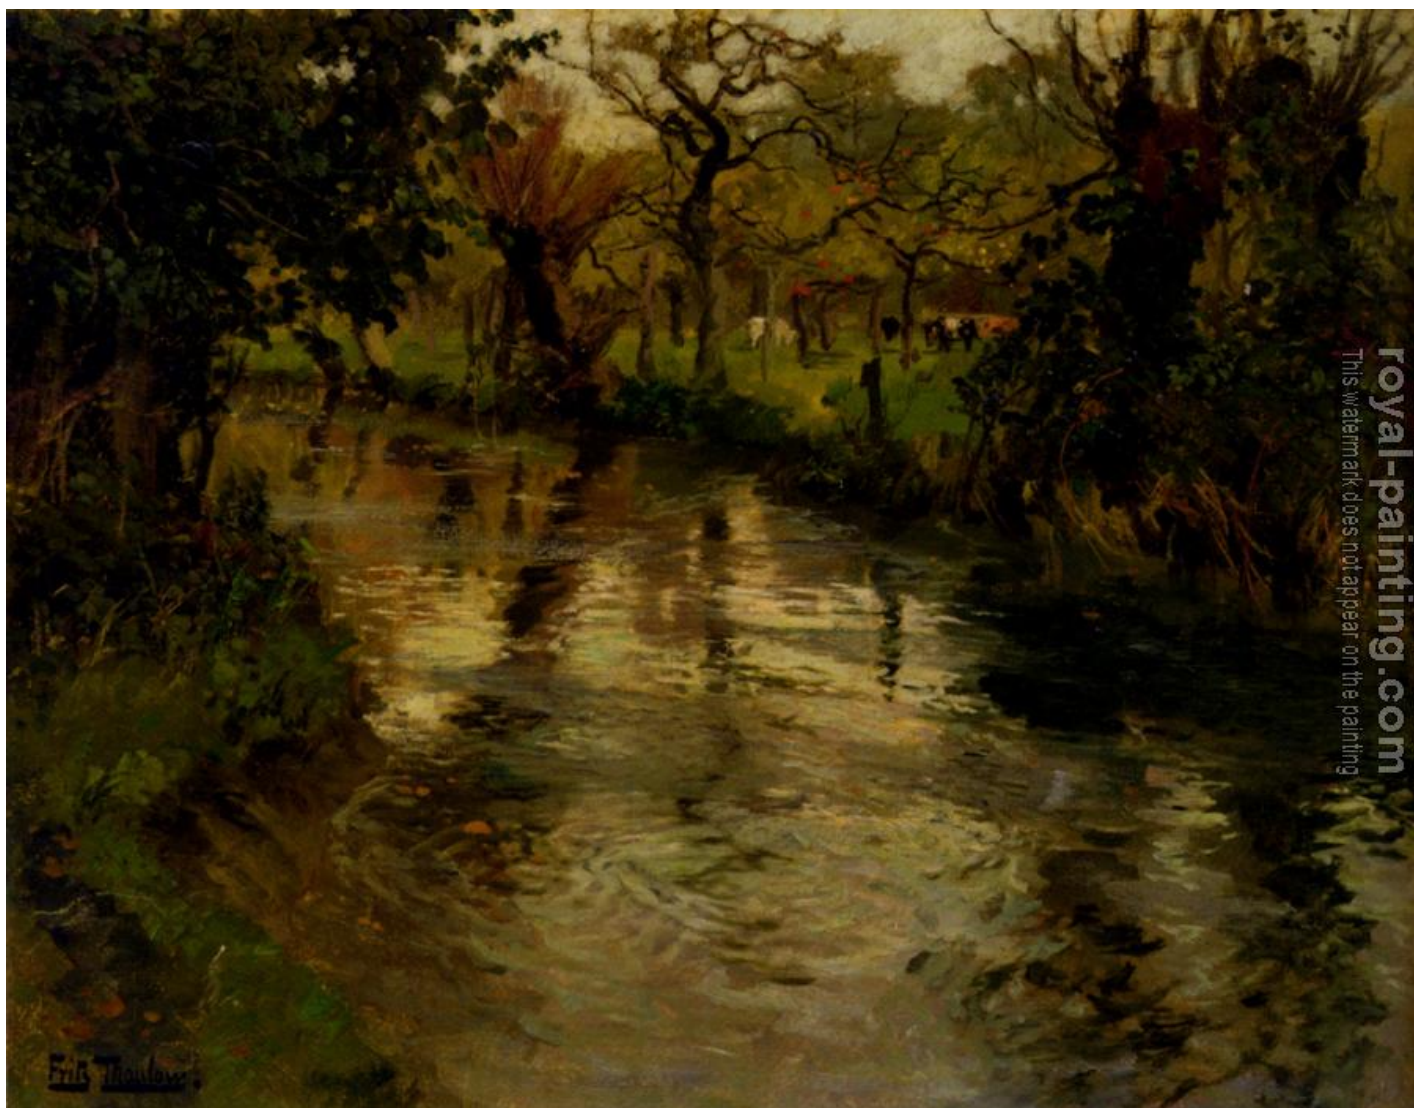

# Woodland Scene With A River

by Frits Thaulow

Woodland Scene With A River		
<b>Item ID</b>	48611	Handmade Oil Painting Reproduction on Canvas, <a href="#">Order Now</a>
<b>Artist</b>	<a href="#">Frits Thaulow</a> Norwegian impressionist painter, 1847-1906	
<b>Art Info</b>	impression landscape painting, 48611-Thaulow, Frits-Woodland_Scene_With_A_River.jpg	