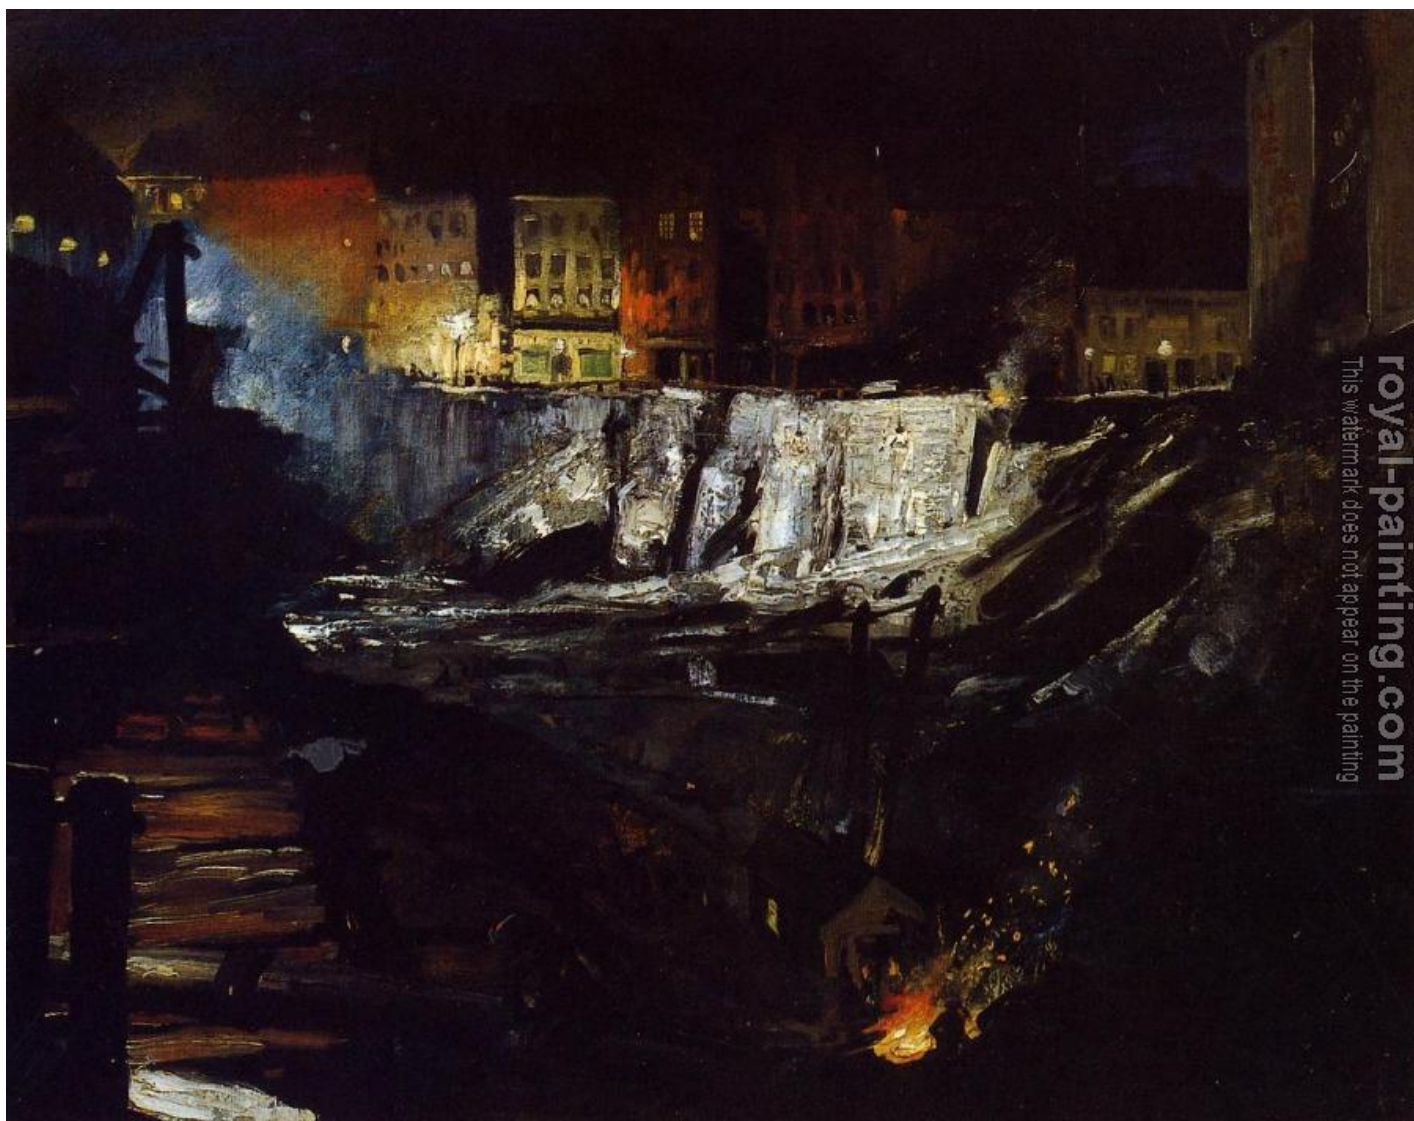

# Excavation at Night

by George Bellows

## Excavation at Night

<b>Item ID</b>	50387	Handmade Oil Painting Reproduction on Canvas, <a href="#">Order Now</a>
<b>Artist</b>	<a href="#">George Bellows</a> American, 1882-1925	
<b>Art Info</b>	canvas painting, 50387-Bellows, George-Excavation at Night.jpg	