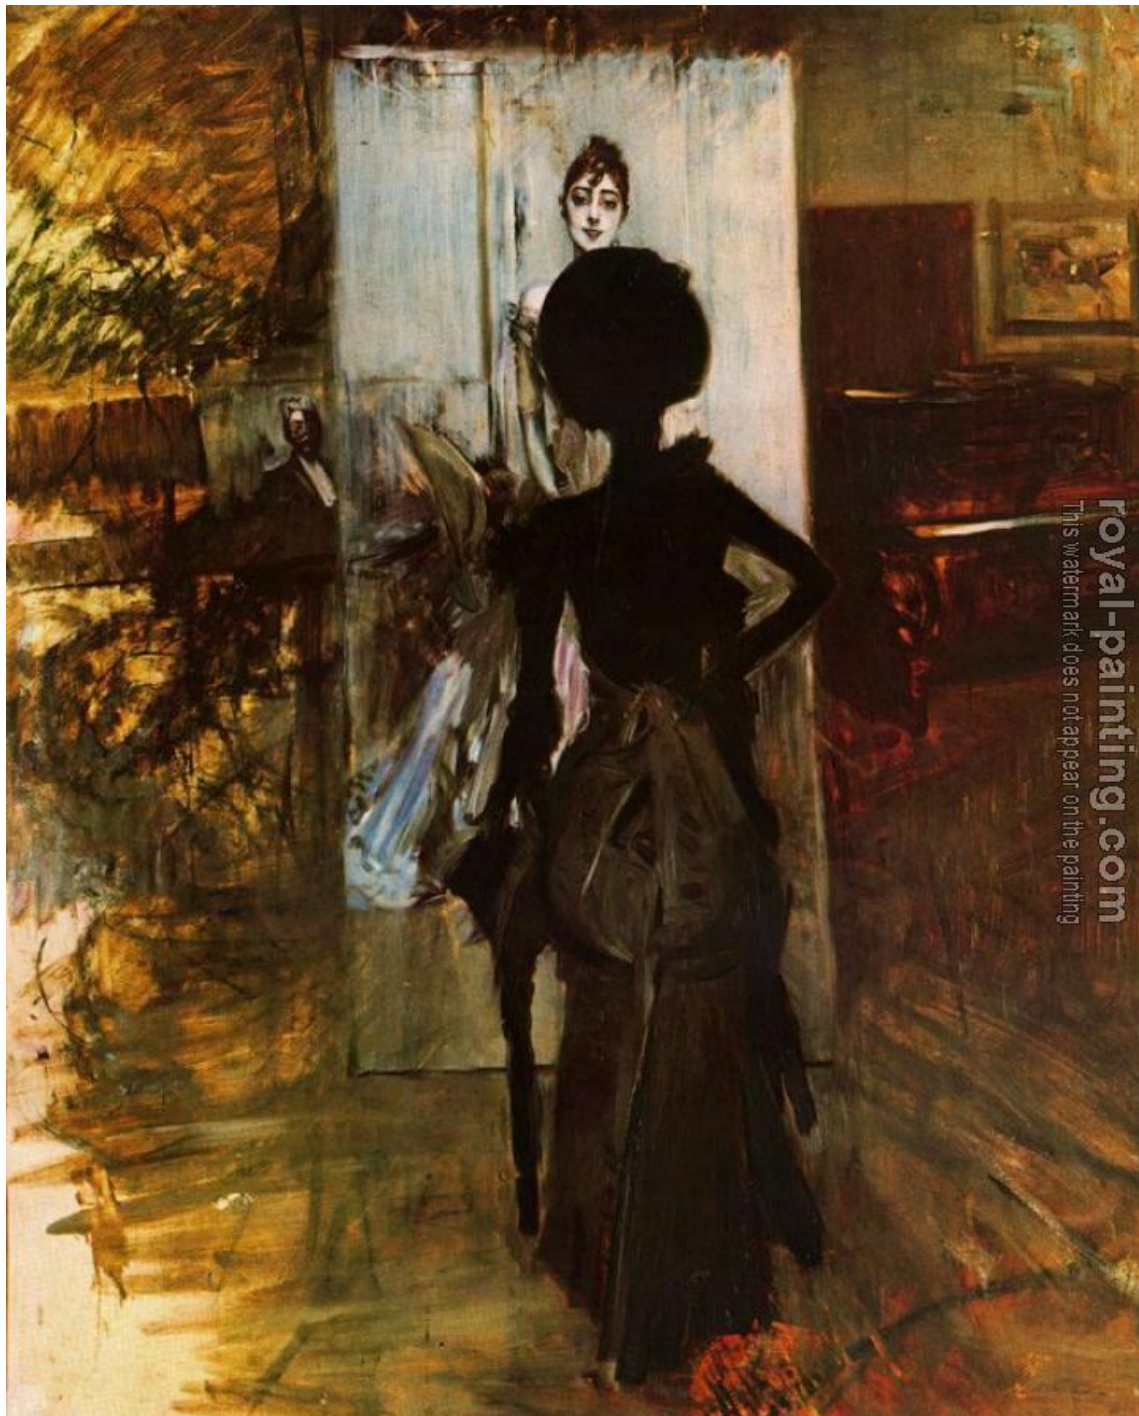

Woman in Black Looking at the Portrait of Signora Emiliana Concha de ossa

by Giovanni Boldini

Woman in Black Looking at the Portrait of Signora Emiliana Concha de ossa		
Item ID	39125	Handmade Oil Painting Reproduction on Canvas, Order Now
Artist	Giovanni Boldini Italian genre and portrait painter, 1842-1931	
Art Info	canvas painting, Height: 80.5 cm (31.69 in.), Width: 64.5 cm (25.39 in.)	