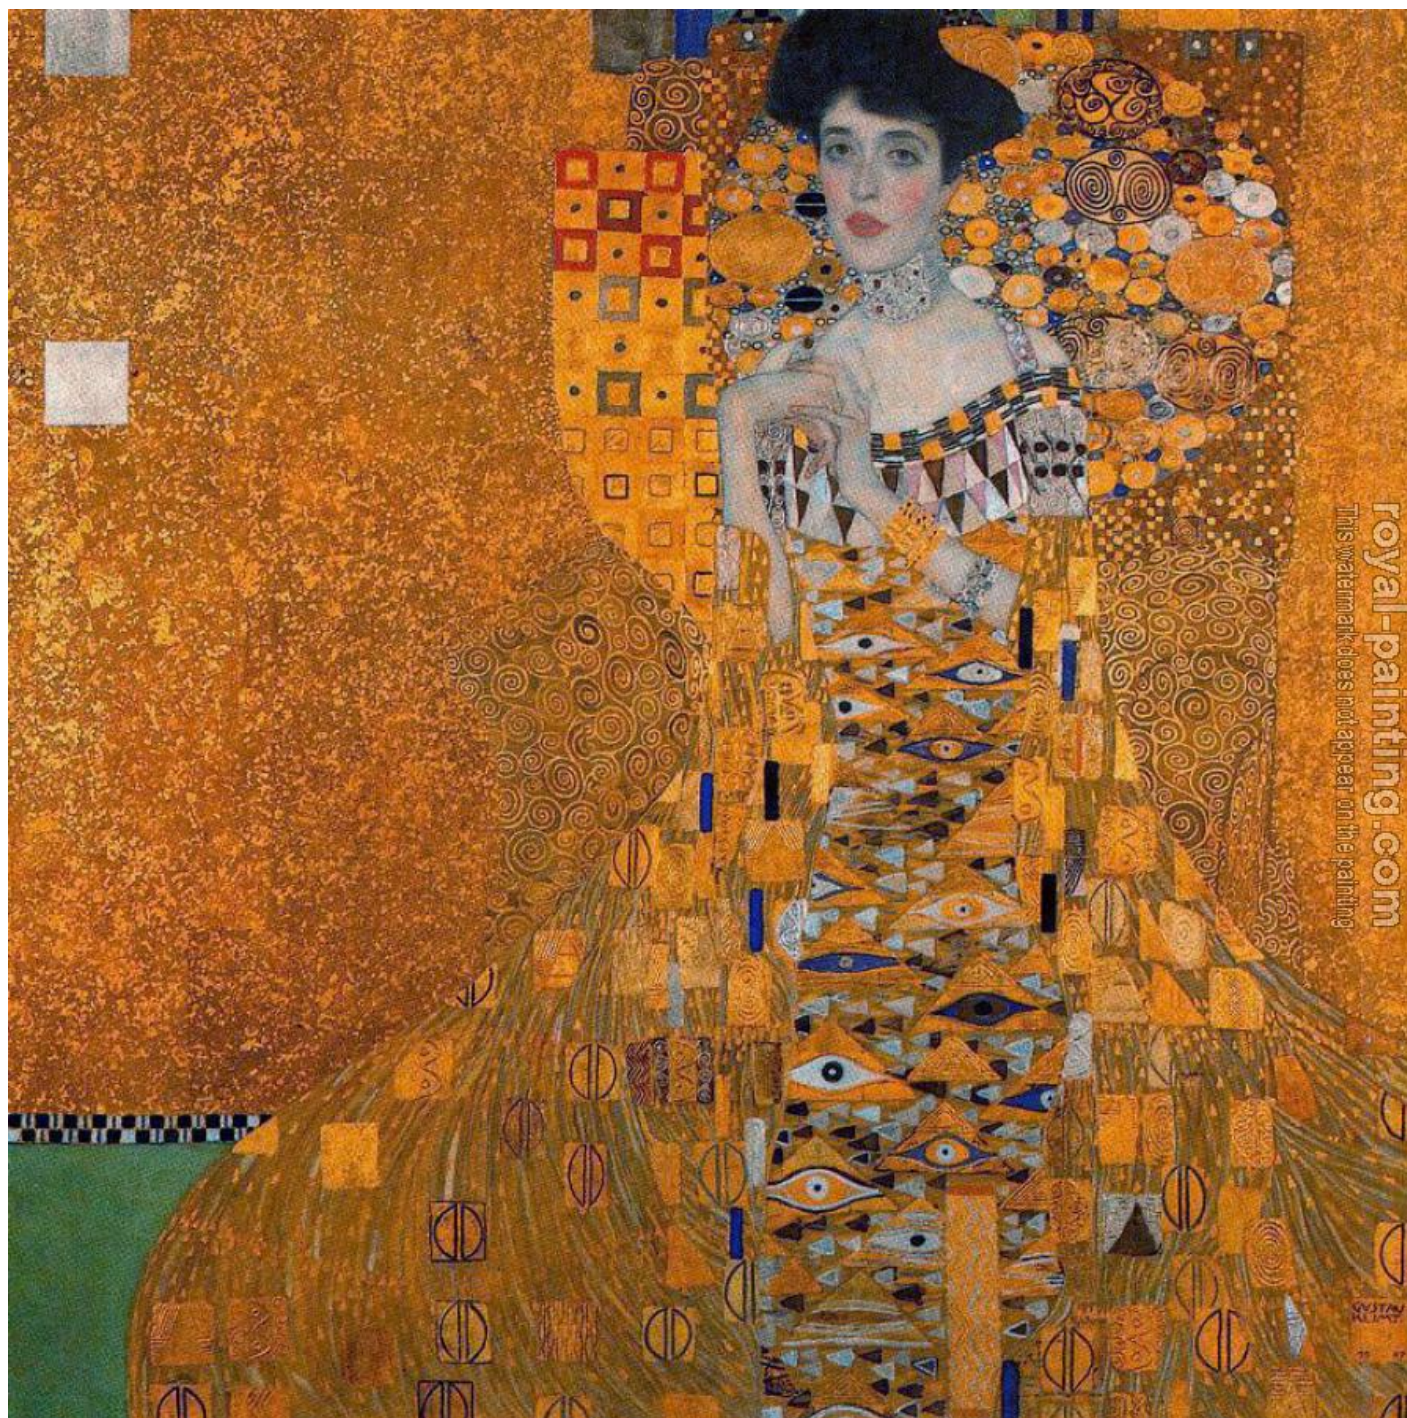

Adele Bloch-Bauer II

by Gustav Klimt

Adele Bloch-Bauer II

Item ID	39723	Handmade Oil Painting Reproduction on Canvas, Order Now
Artist	Gustav Klimt Austria, 1862 - 1918	
Art Info	1907; Oil and gold on canvas, 138 x 138; Austrian Gallery, Vienna. Adele Bloch-Bauer clasping her hands (she had a deformed finger). Dressed in gold, surrounded by gold. A very gold picture.	