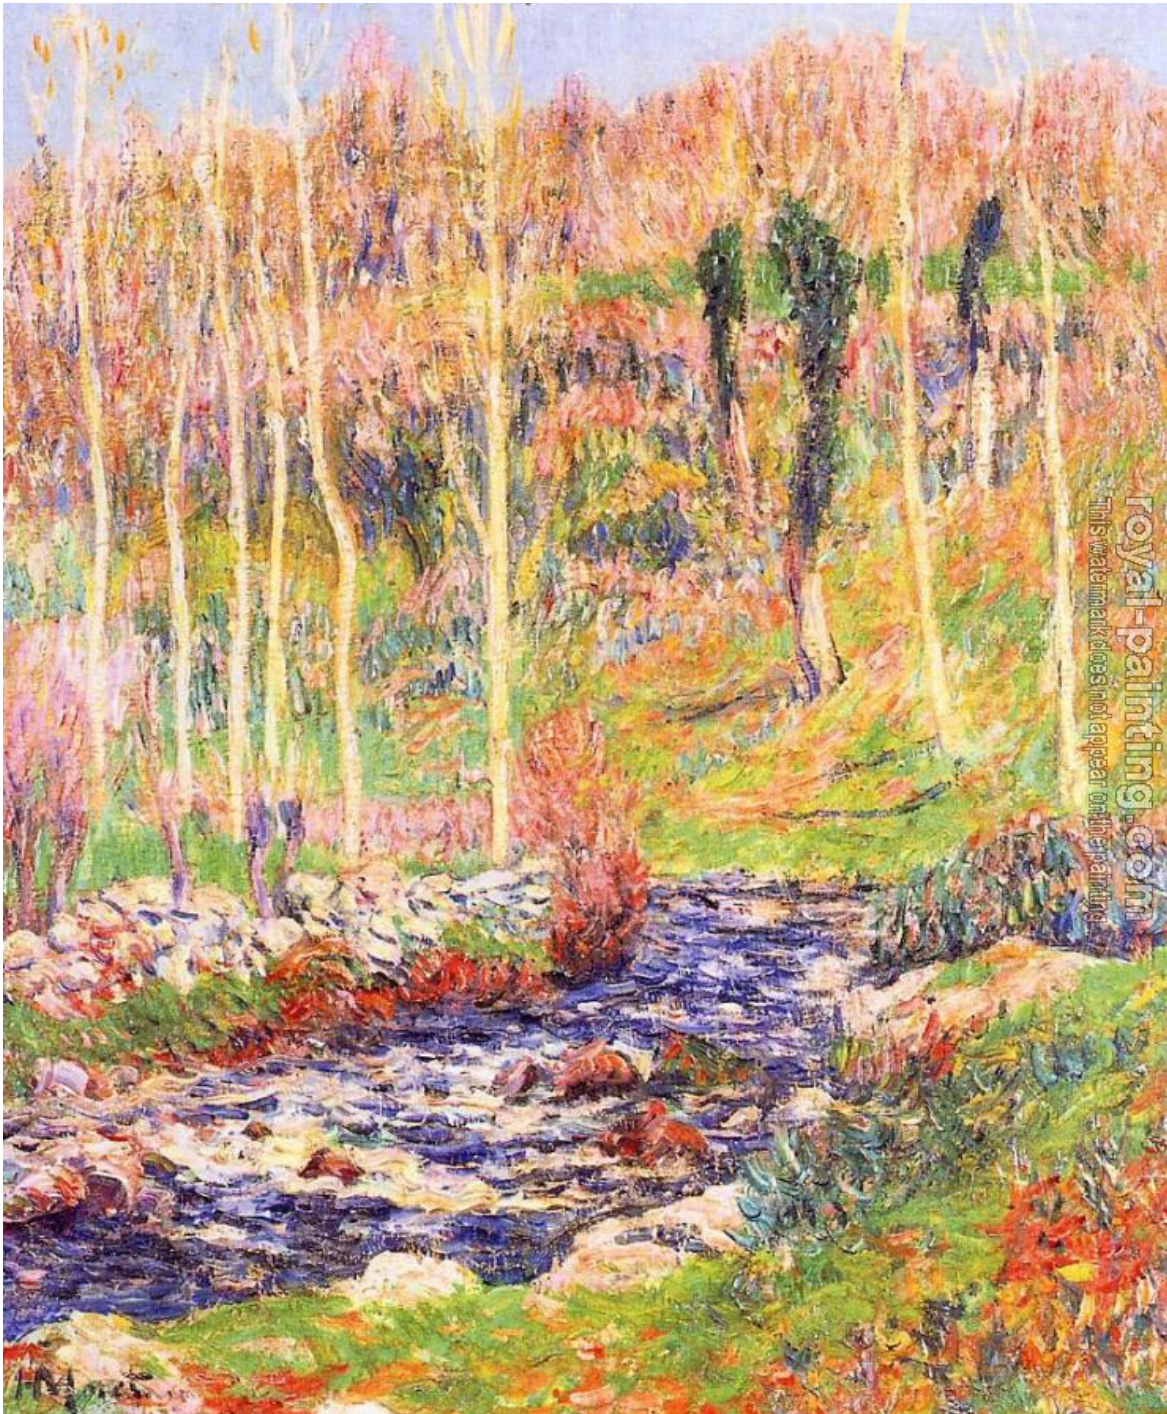

Ile near Quimperle

by Henri Moret

Ile near Quimperle

Item ID	45086	Handmade Oil Painting Reproduction on Canvas, Order Now
Artist	Henri Moret French Impressionist Painter, 1856-1913	
Art Info	45086-Moret, Henri-Ile near Quimperle.jpg	