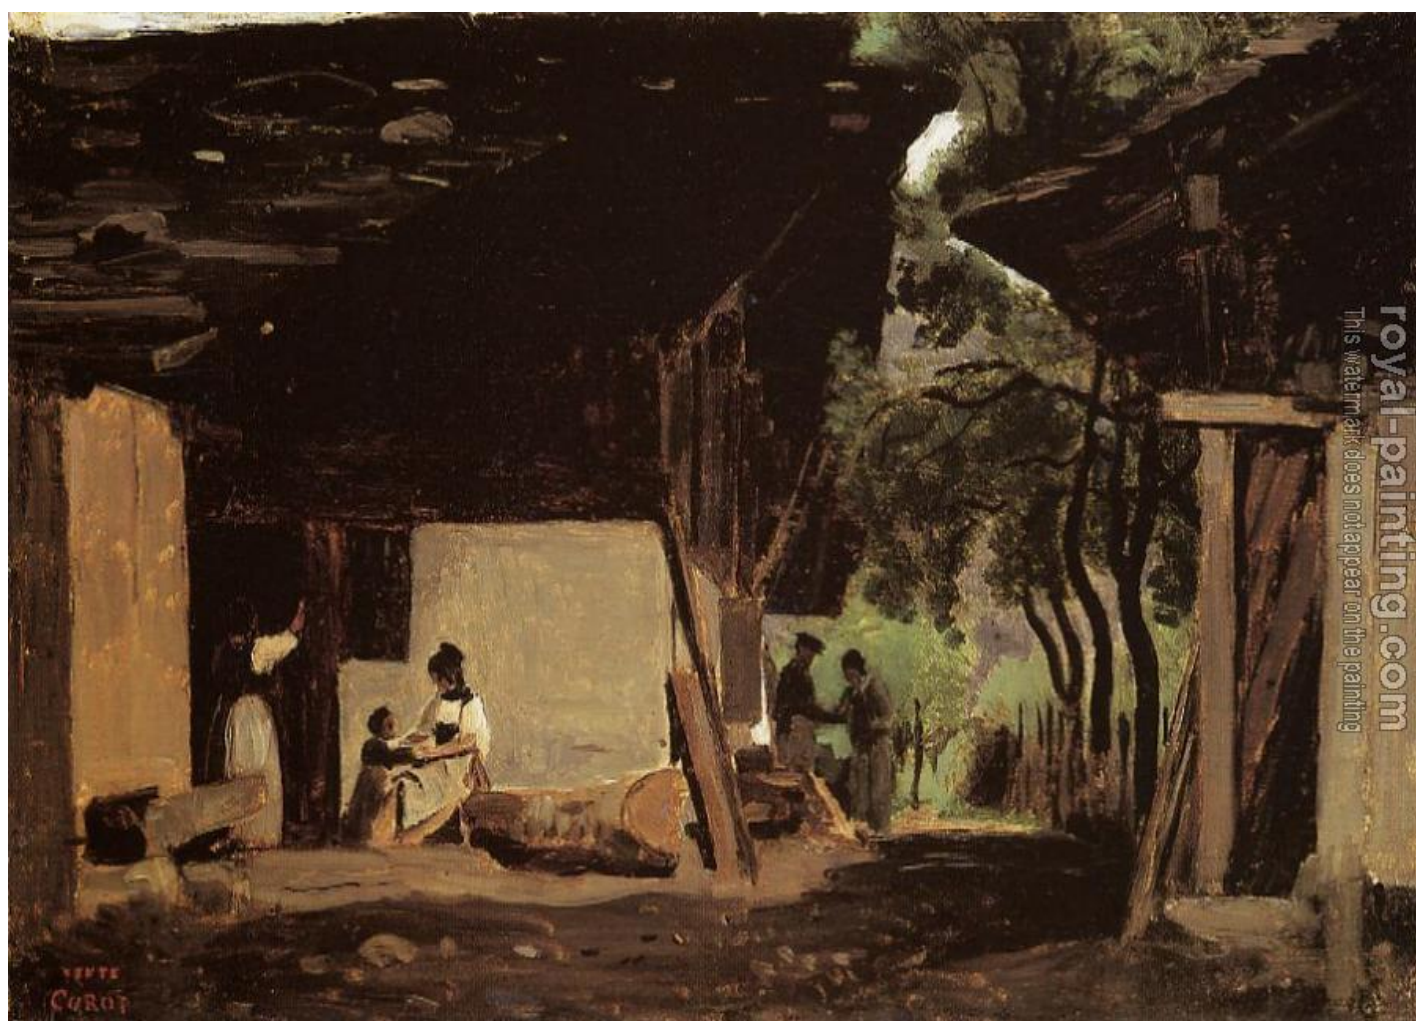

Entrance to a Chalet in the Bernese Oberland

by Jean-Baptiste-Camille Corot

Entrance to a Chalet in the Bernese Oberland

Item ID	22201	Handmade Oil Painting Reproduction on Canvas, Order Now
Artist	Jean-Baptiste-Camille Corot France, 1796 - 1875	
Art Info	c.1842 Oil on canvas, Public collection	
We provide hand painted reproductions of old master paintings. You will be amazed at their accuracy. We can also create custom portrait painting especially for you from photos or digital images. If you can't find what you are looking for? Please Click here for upload images for request a quote .		

URL of web page:

<https://www.royal-painting.com/Jean-Baptiste-Camille-Corot/Entrance-to-a-Chalet-in-the-Bernese-Oberland.html>

Produced by Royal-Painting.com