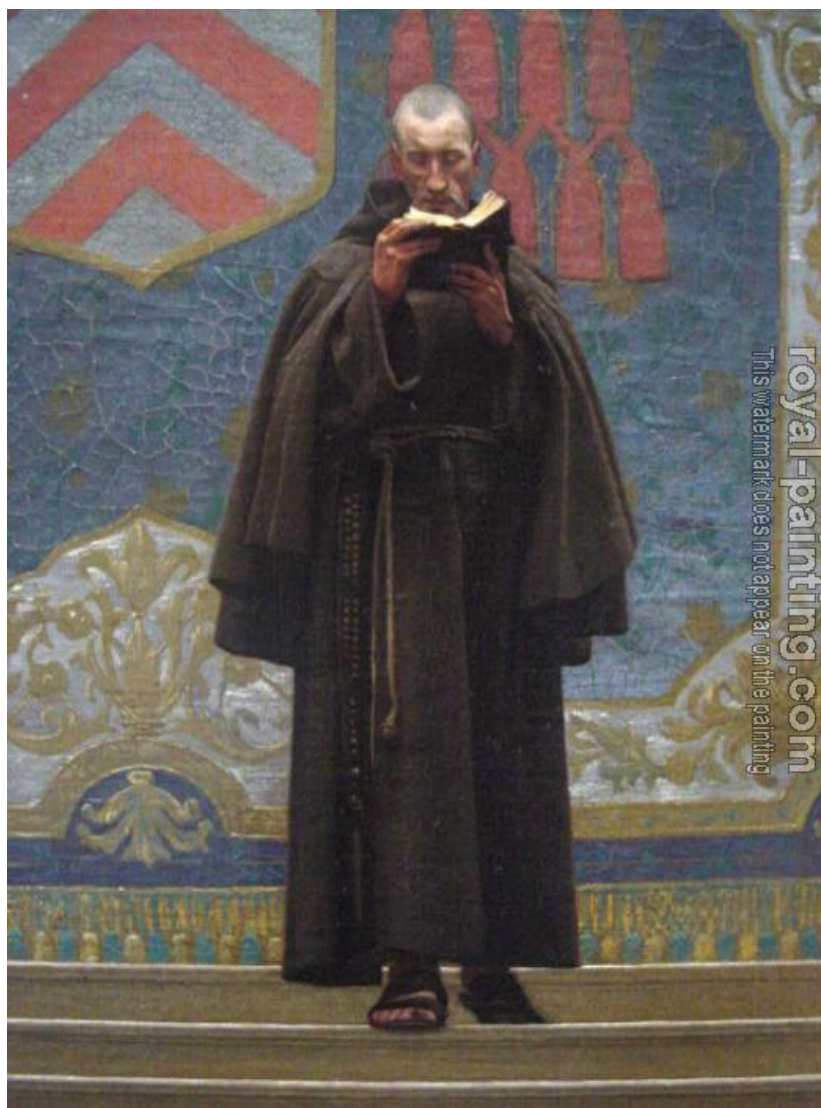

Eminence Grise, Francois Leclerc du Tremblay, detail

by Jean-Leon Gerome

Eminence Grise, Francois Leclerc du Tremblay, detail		
Item ID	30521	Handmade Oil Painting Reproduction on Canvas, Order Now
Artist	Jean-Leon Gerome France, 1824 - 1904	
Art Info	1873, Oil On Canvas, Arab oil painting	