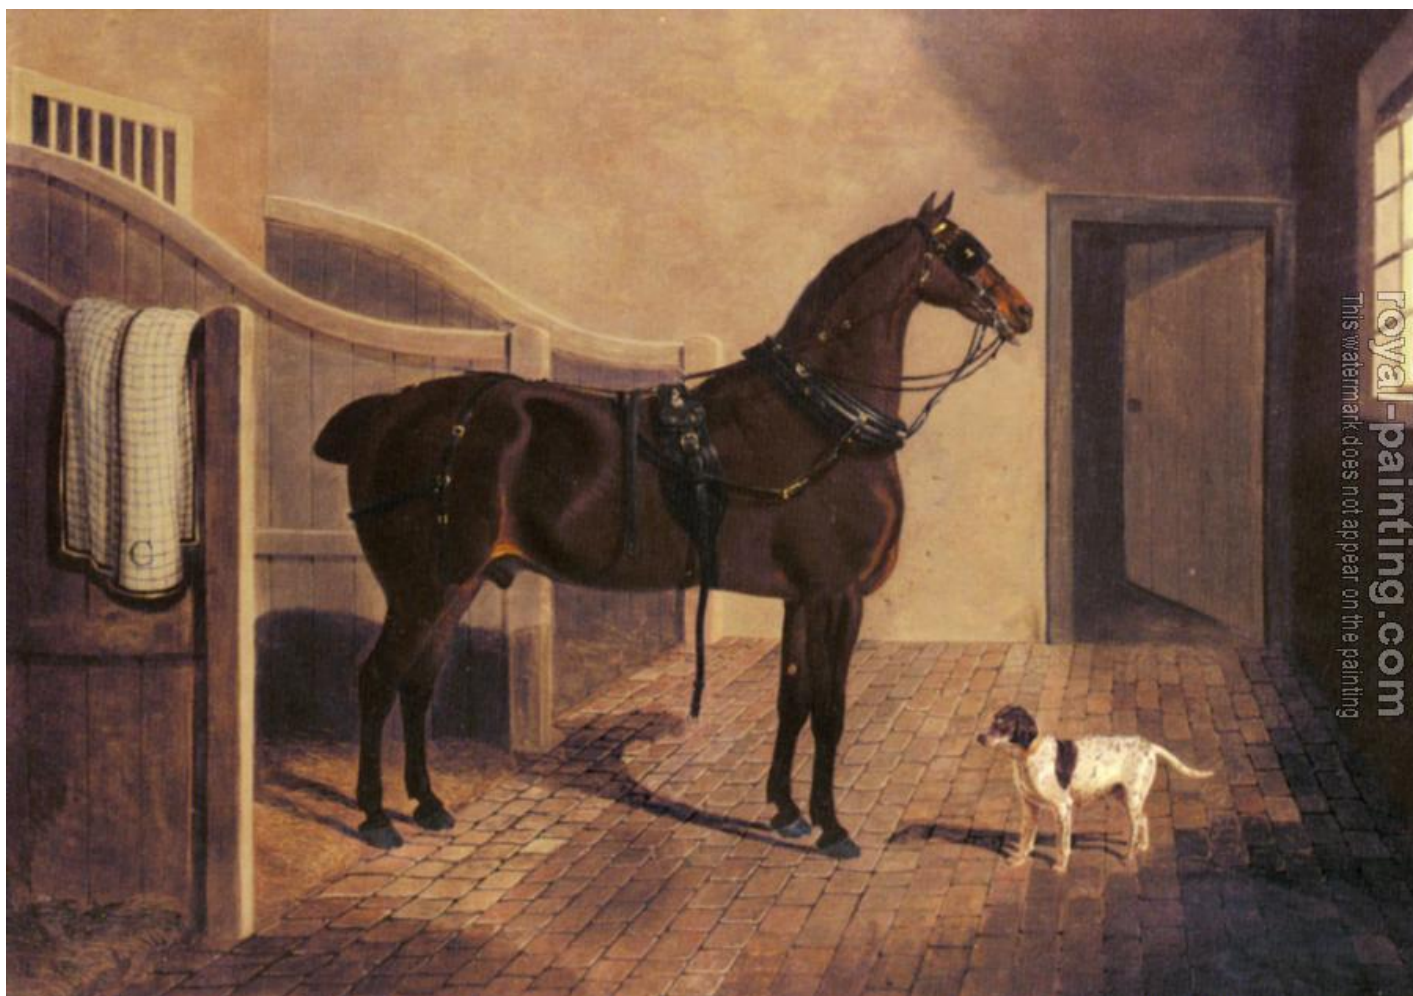

A Favorite Coach Horse and Dog in a Stable

by John Frederick Jr Herring

A Favorite Coach Horse and Dog in a Stable

Item ID	40423	Handmade Oil Painting Reproduction on Canvas, Order Now
Artist	John Frederick Jr Herring British Painter, 1820-1907	
Art Info	40423-Herring, John Frederick Jr-A Favorite Coach Horse and Dog in a Stable.jpg	
We provide hand painted reproductions of old master paintings. You will be amazed at their accuracy. We can also create custom portrait painting especially for you from photos or digital images. If you can't find what you are looking for? Please Click here for upload images for request a quote .		