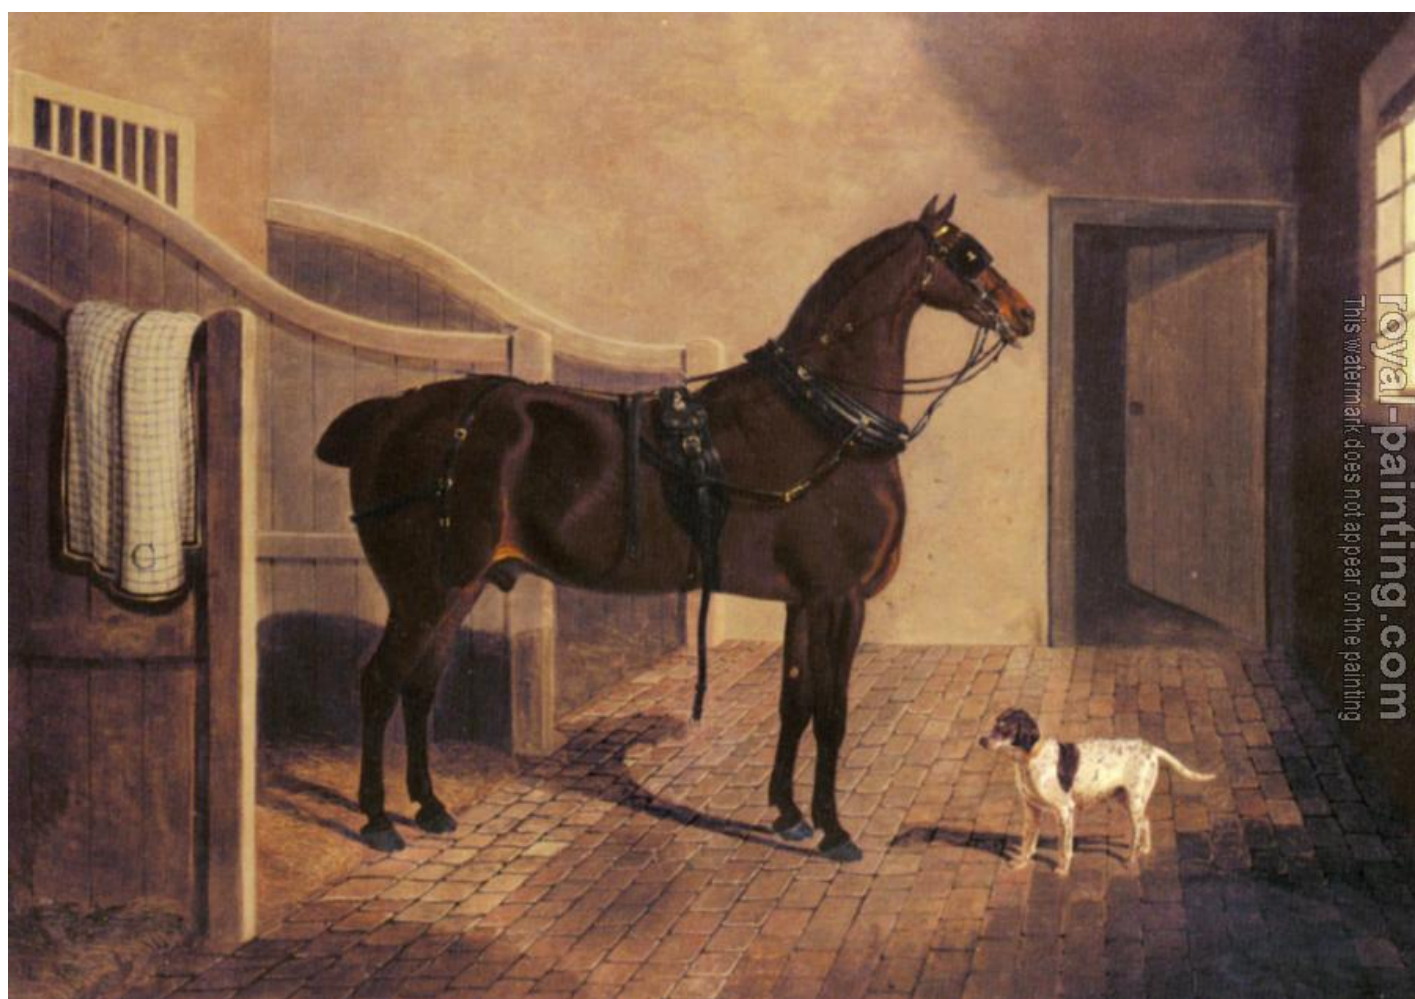

A Favorite Coach Horse and Dog in a Stable

by John Frederick Jr Herring

A Favorite Coach Horse and Dog in a Stable

Item ID	40423	Handmade Oil Painting Reproduction on Canvas, Order Now
Artist	John Frederick Jr Herring British Painter, 1820-1907	
Art Info	40423-Herring, John Frederick Jr-A Favorite Coach Horse and Dog in a Stable.jpg	
We provide hand painted reproductions of old master paintings. You will be amazed at their accuracy. We can also create custom portrait painting especially for you from photos or digital images. If you can't find what you are looking for? Please Click here for upload images for request a quote .		