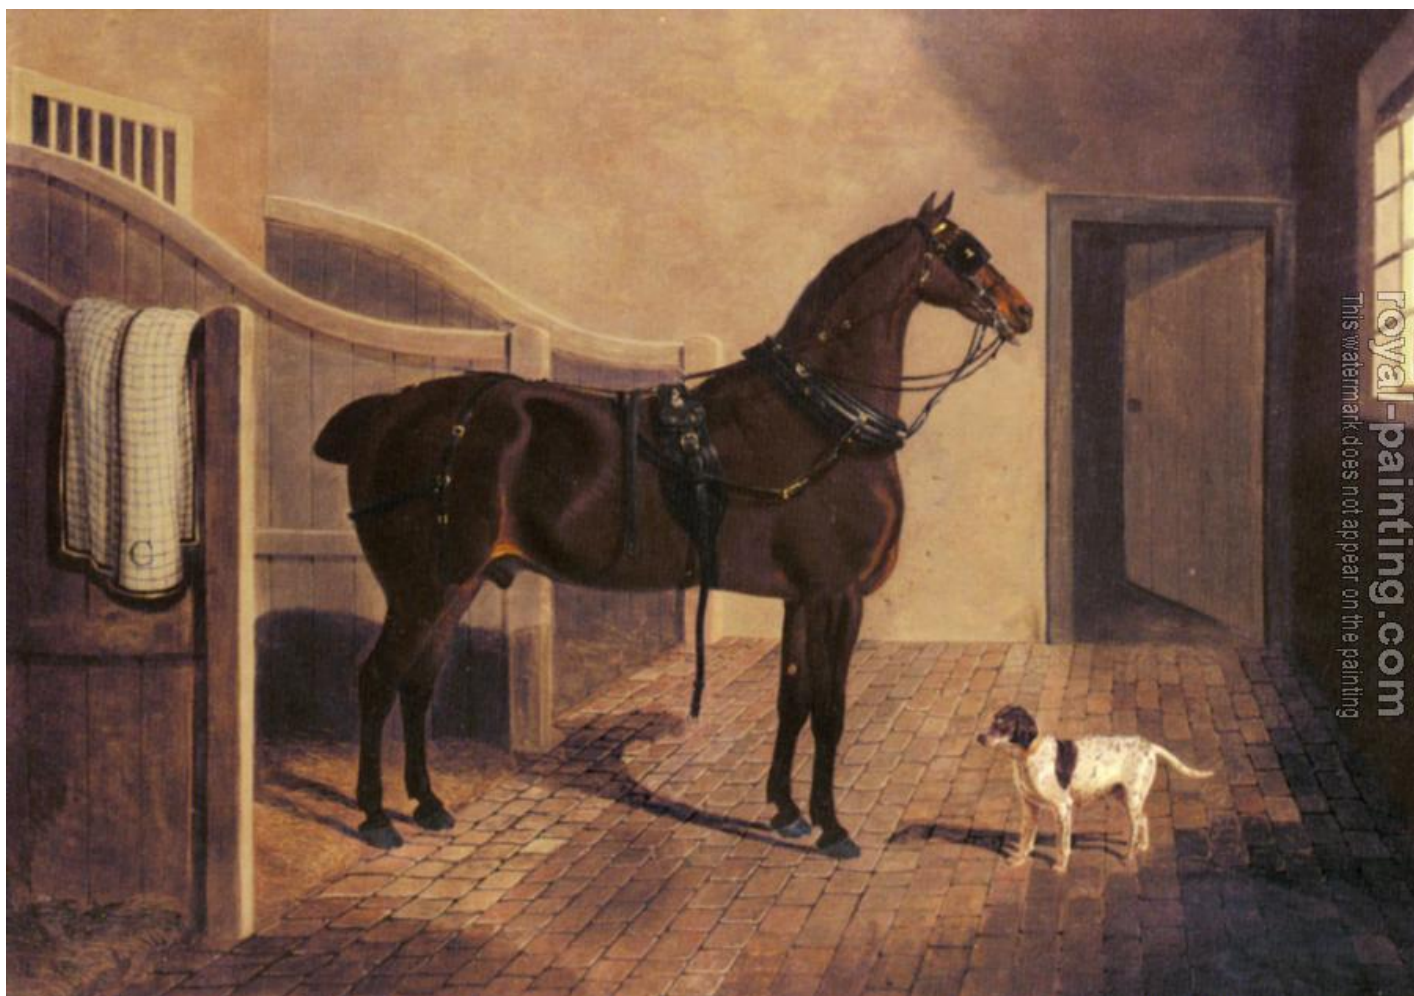

A Favorite Coach Horse and Dog in a Stable

by John Frederick Jr Herring

A Favorite Coach Horse and Dog in a Stable

Item ID	40423	Handmade Oil Painting Reproduction on Canvas, Order Now
Artist	John Frederick Jr Herring British Painter, 1820-1907	
Art Info	40423-Herring, John Frederick Jr-A Favorite Coach Horse and Dog in a Stable.jpg	
We provide hand painted reproductions of old master paintings. You will be amazed at their accuracy. We can also create custom portrait painting especially for you from photos or digital images. If you can't find what you are looking for? Please Click here for upload images for request a quote .		