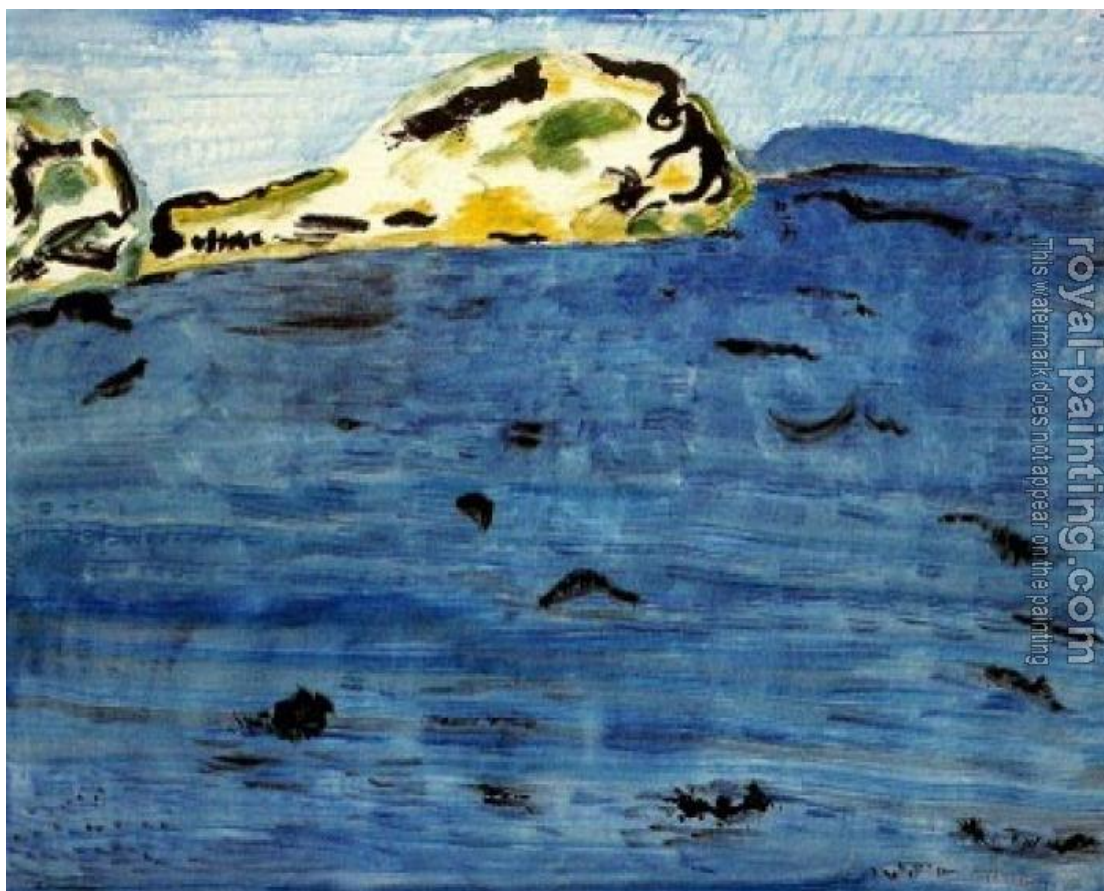

# Bblue bay and dunes

by Milton Avery

Bblue bay and dunes		
<b>Item ID</b>	53264	Handmade Oil Painting Reproduction on Canvas, <a href="#">Order Now</a>
<b>Artist</b>	<a href="#">Milton Avery</a> Americans, 1885-1965	
<b>Art Info</b>	1961, Post-Impressionism, Expressionism	