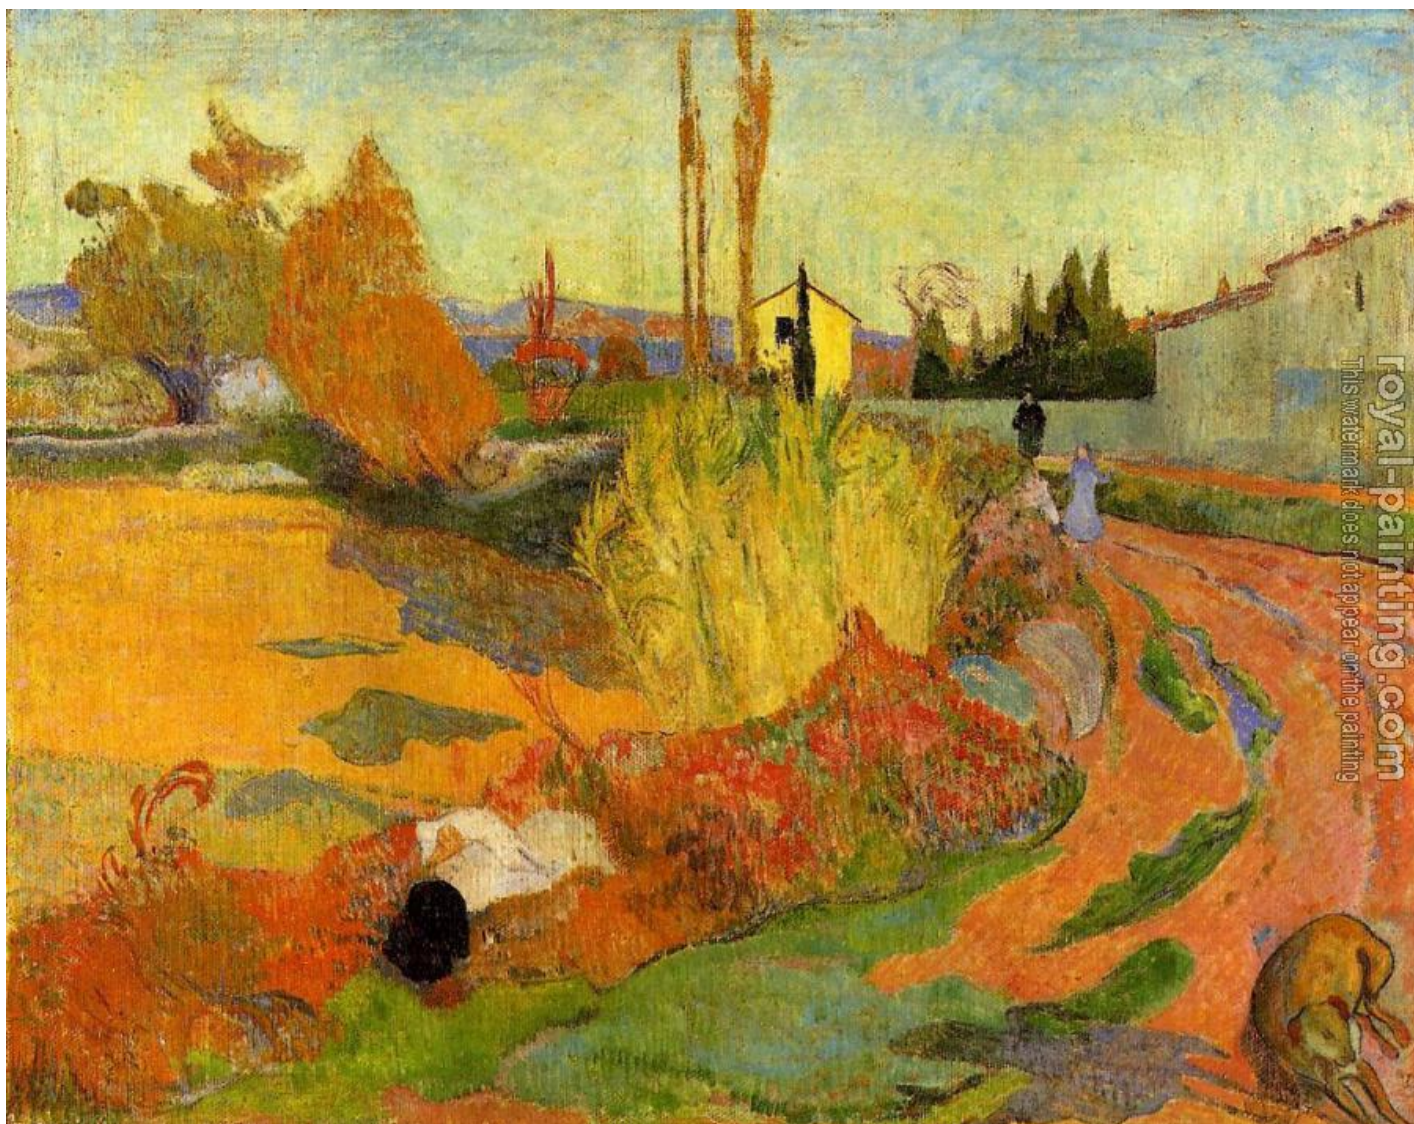

Landscape, Farmhouse in Arles

by Paul Gauguin

royal-painting.com
This watermark does not appear on the painting

Landscape, Farmhouse in Arles

Item ID	37814	Handmade Oil Painting Reproduction on Canvas, Order Now
Artist	Paul Gauguin France, 1848-1903	
Art Info	Picture ID 37814-Landscape, Farmhouse in Arles.jpg	