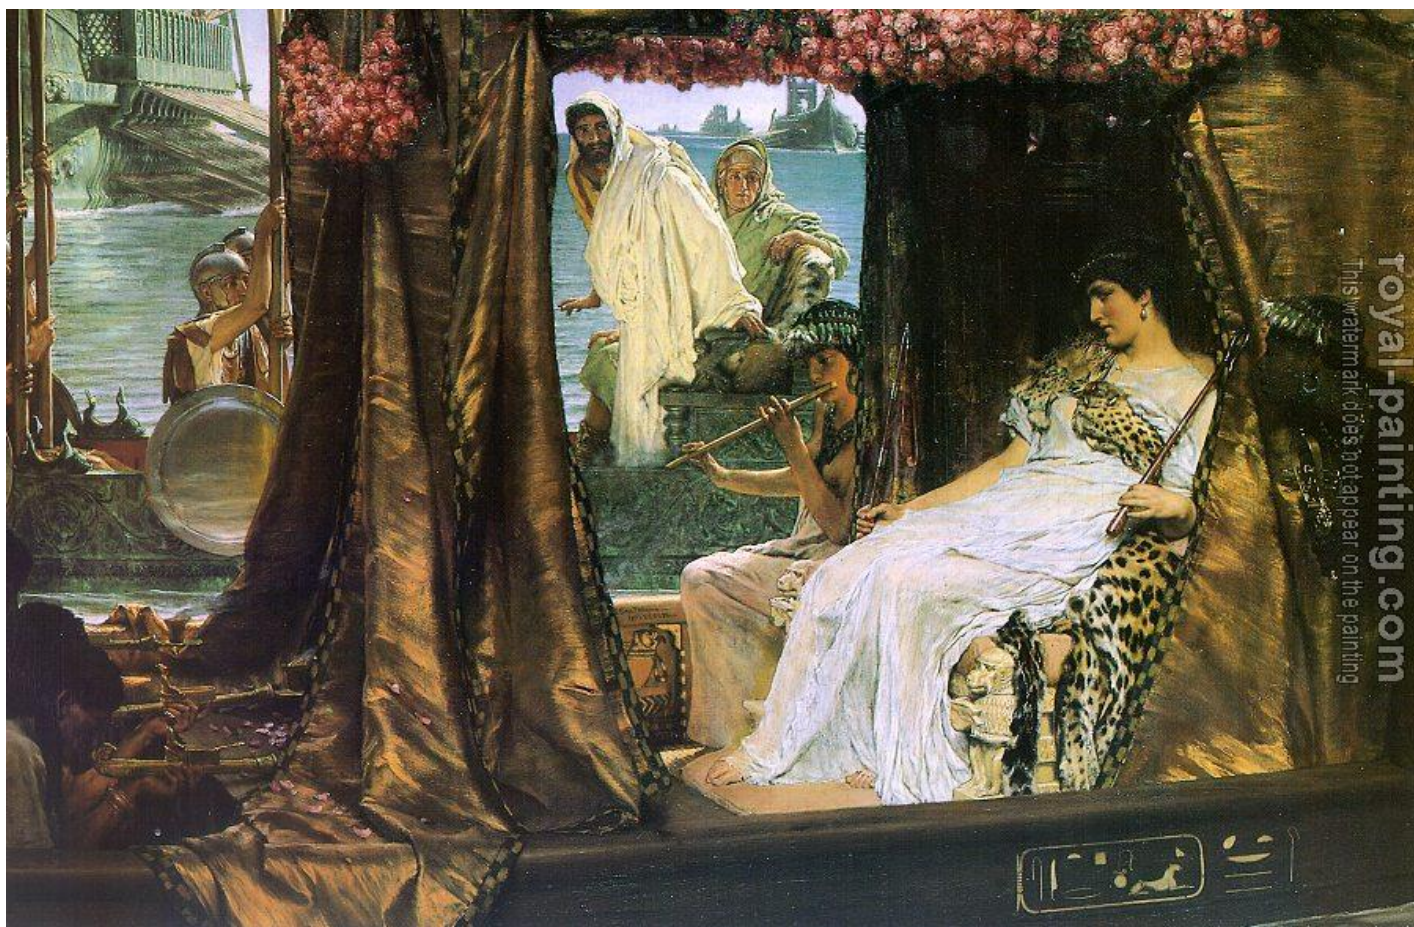

# Antony and Cleopatra

by Sir Lawrence Alma-Tadema

## Antony and Cleopatra

<b>Item ID</b>	20895	Handmade Oil Painting Reproduction on Canvas, <a href="#">Order Now</a>
<b>Artist</b>	<a href="#">Sir Lawrence Alma-Tadema</a> English, 1836-1912	
<b>Art Info</b>	1883, oil on panel	