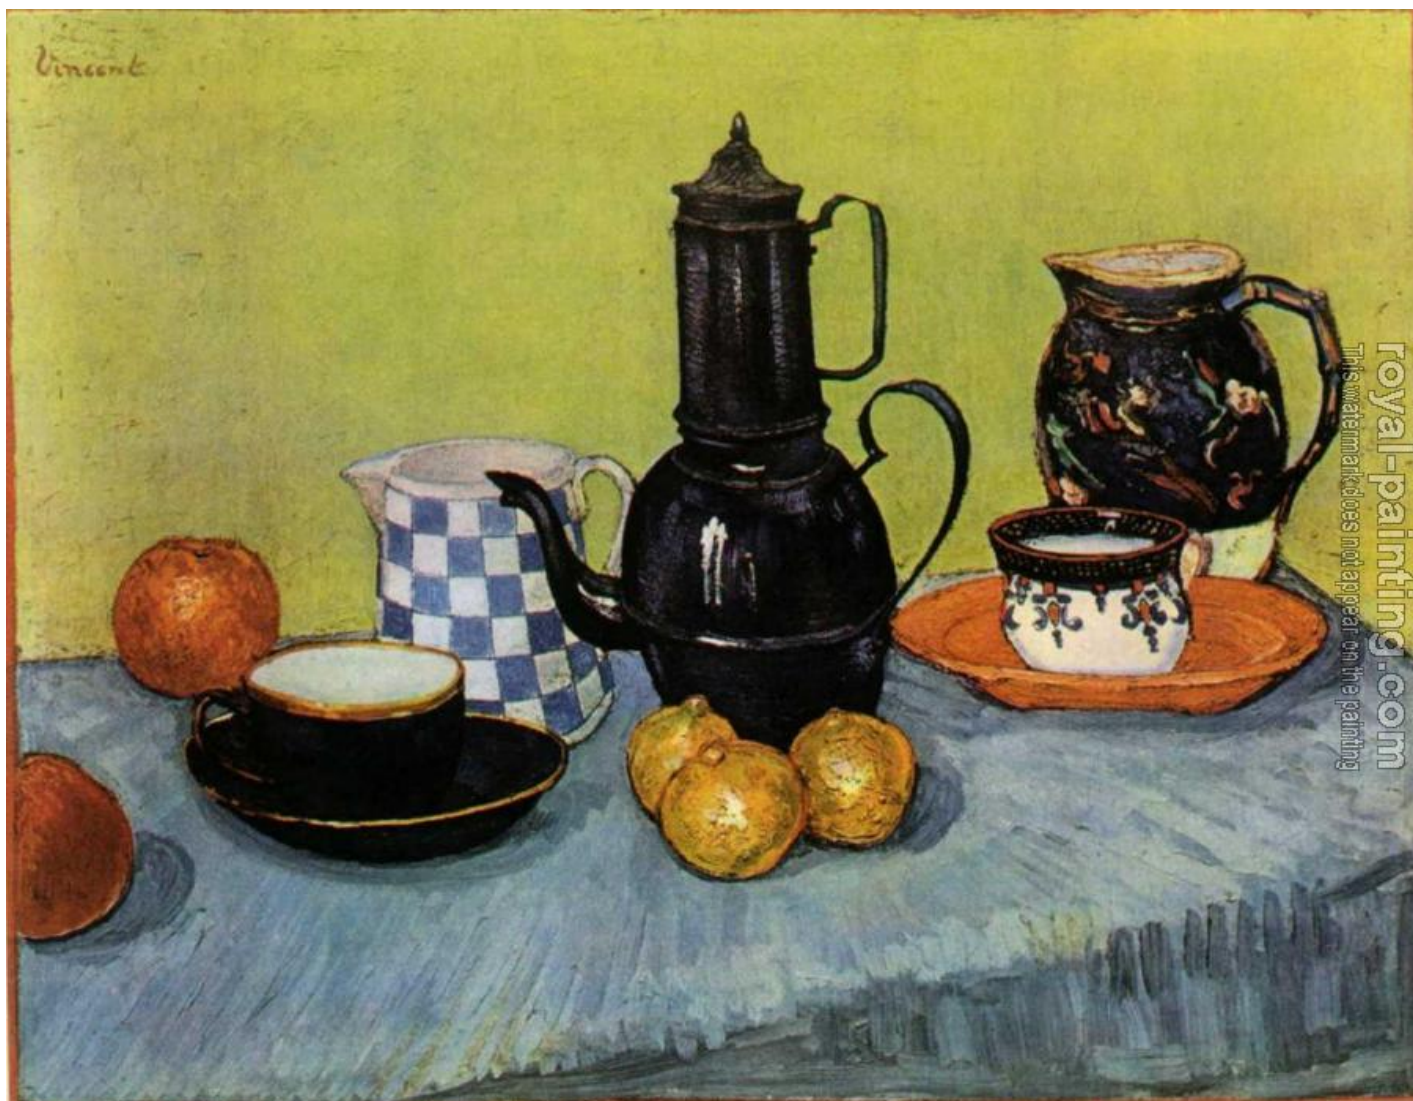

Still Life, Blue Enamel Coffeepot, Earthenware and Fruit

by Vincent Van Gogh

Still Life, Blue Enamel Coffeepot, Earthenware and Fruit

Item ID	37012	Handmade Oil Painting Reproduction on Canvas, Order Now
Artist	Vincent Van Gogh Holland, 1853-1890	
Art Info	Picture ID 37012-Still Life, Blue Enamel Coffeepot, Earthenware and Fruit.jpg	

URL of web page:

<https://www.royal-painting.com/Vincent-Van-Gogh/Still-Life,-Blue-Enamel-Coffeepot,-Earthenware-and-Fruit.html>

Produced by Royal-Painting.com