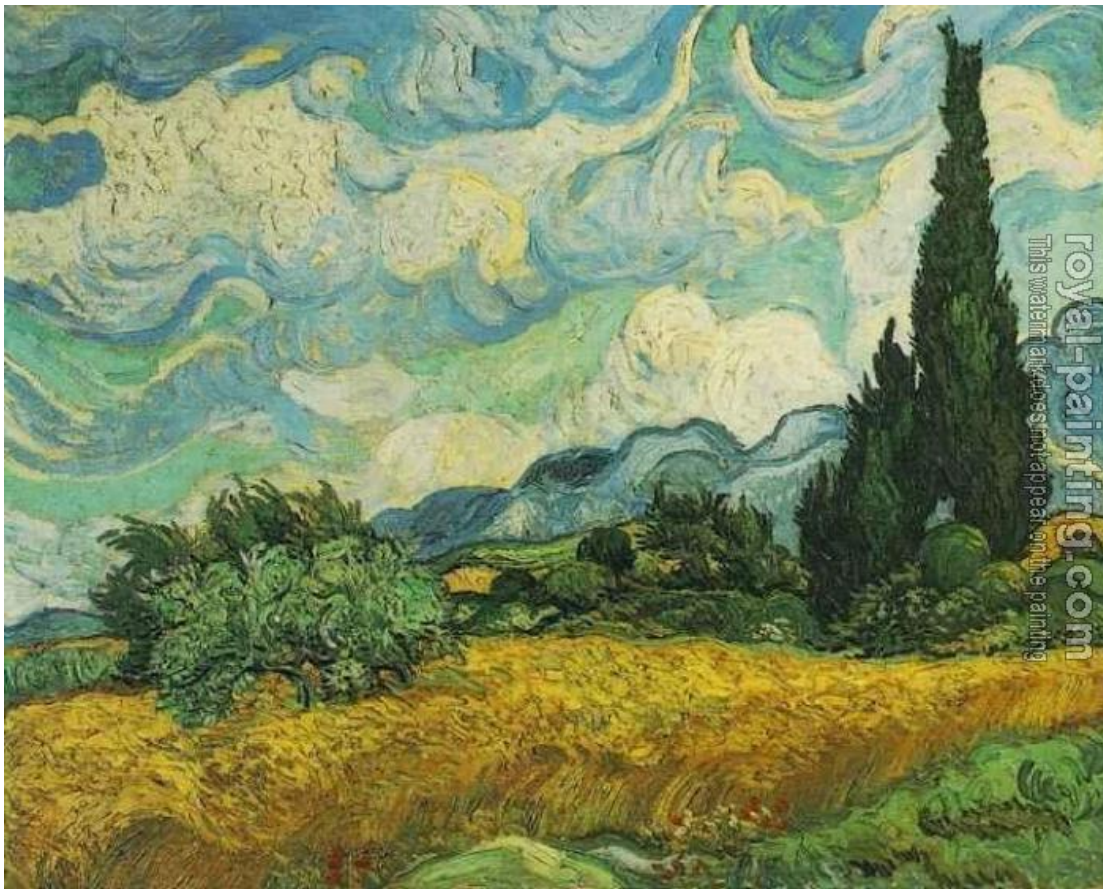

Wheat Field with Cypresses at the Haute Gallinle Near Eygali

by Vincent Van Gogh

Wheat Field with Cypresses at the Haute Gallinle Near Eygali		
Item ID	37188	Handmade Oil Painting Reproduction on Canvas, Order Now
Artist	Vincent Van Gogh Holland, 1853-1890	
Art Info	Picture ID 37188-Wheat Field with Cypresses at the Haute Gallinle Near Eygali.jpg	

URL of web page:

<https://www.royal-painting.com/Vincent-Van-Gogh/Wheat-Field-with-Cypresses-at-the-Haute-Gallinle-Near-Eygali.htm>

Produced by Royal-Painting.com