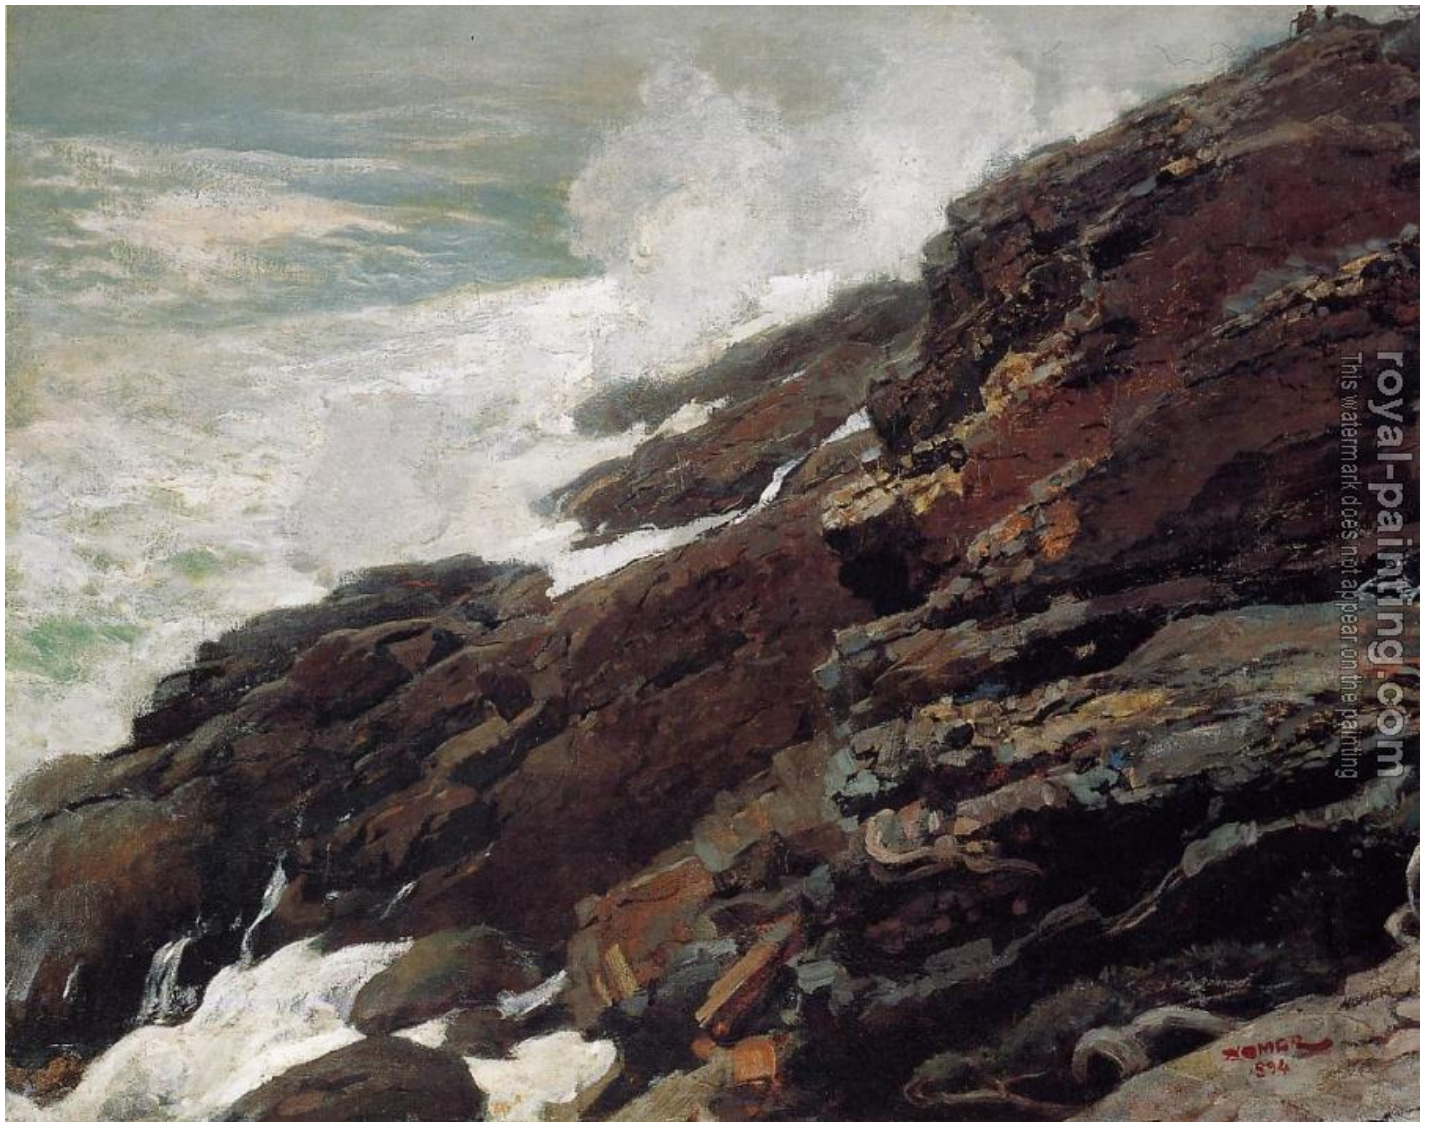

# High Cliff, Coast of Maine II

by Winslow Homer

High Cliff, Coast of Maine II		
<b>Item ID</b>	41338	Handmade Oil Painting Reproduction on Canvas, <a href="#">Order Now</a>
<b>Artist</b>	<a href="#">Winslow Homer</a> United States, 1836 - 1910	
<b>Art Info</b>	41338-Homer, Winslow-High Cliff, Coast of Maine.jpg	