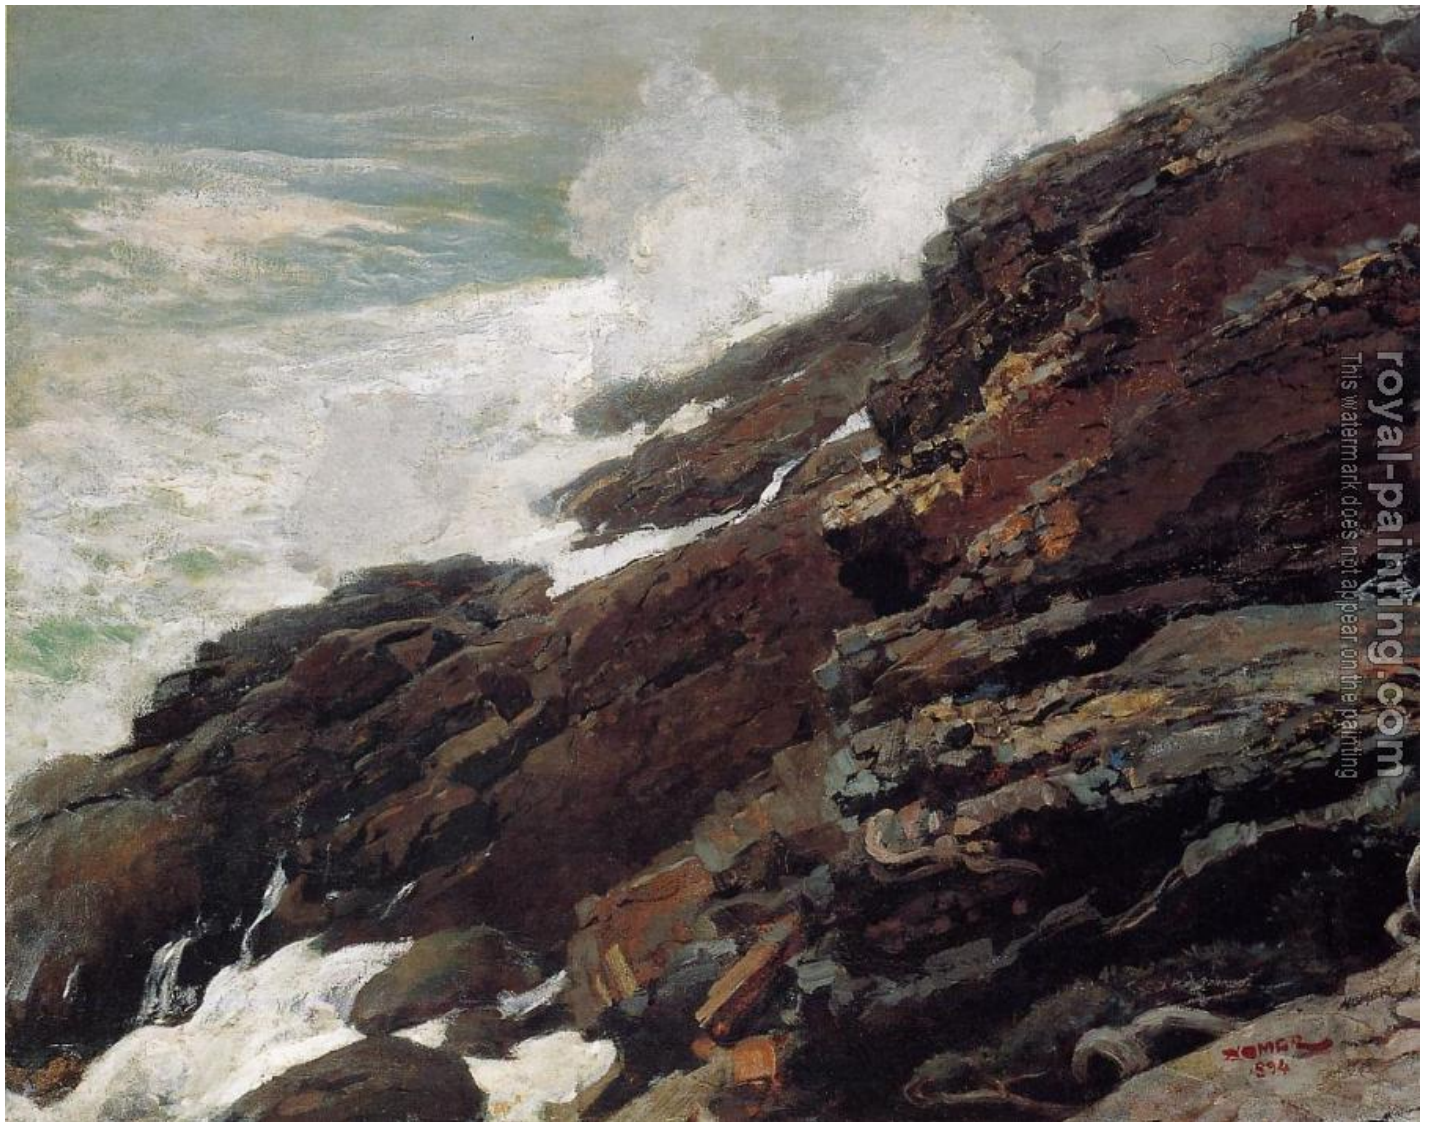

# High Cliff, Coast of Maine II

by Winslow Homer

High Cliff, Coast of Maine II		
Item ID	41338	Handmade Oil Painting Reproduction on Canvas, <a href="#">Order Now</a>
Artist	<a href="#">Winslow Homer</a> United States, 1836 - 1910	
Art Info	41338-Homer, Winslow-High Cliff, Coast of Maine.jpg	