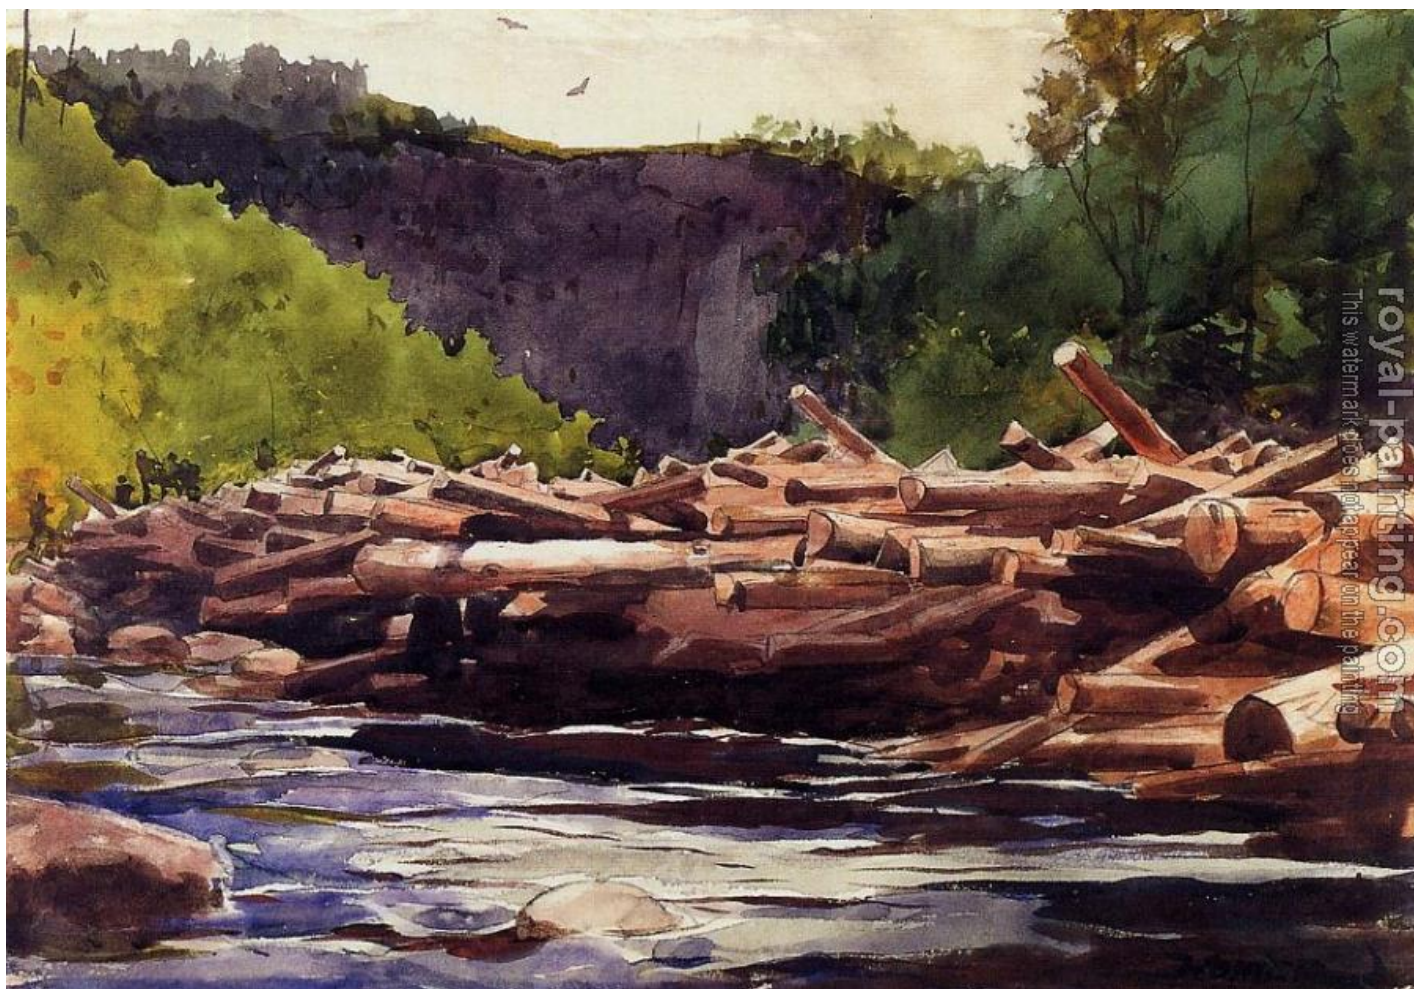

Hudson River at Blue Ledge, Essex County

by Winslow Homer

Hudson River at Blue Ledge, Essex County

Item ID	41348	Handmade Oil Painting Reproduction on Canvas, Order Now
Artist	Winslow Homer United States, 1836 - 1910	
Art Info	41348-Homer, Winslow-Hudson River at Blue Ledge, Essex County.jpg	