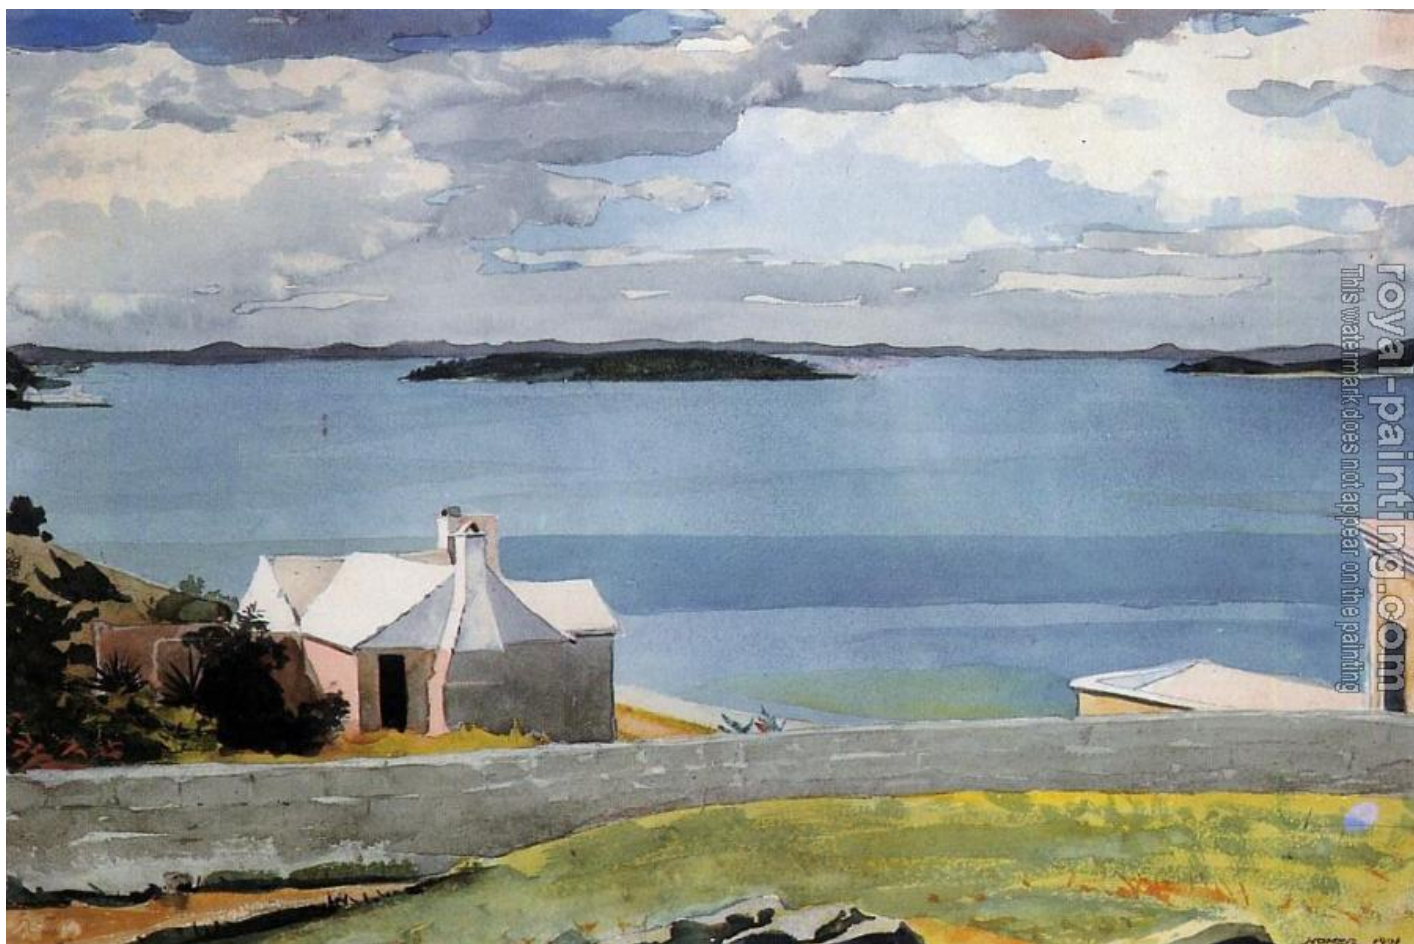

Inland Water, Bermuda

by Winslow Homer

Inland Water, Bermuda

Item ID	41357	Handmade Oil Painting Reproduction on Canvas, Order Now
Artist	Winslow Homer United States, 1836 - 1910	
Art Info	41357-Homer, Winslow-Inland Water, Bermuda.jpg	